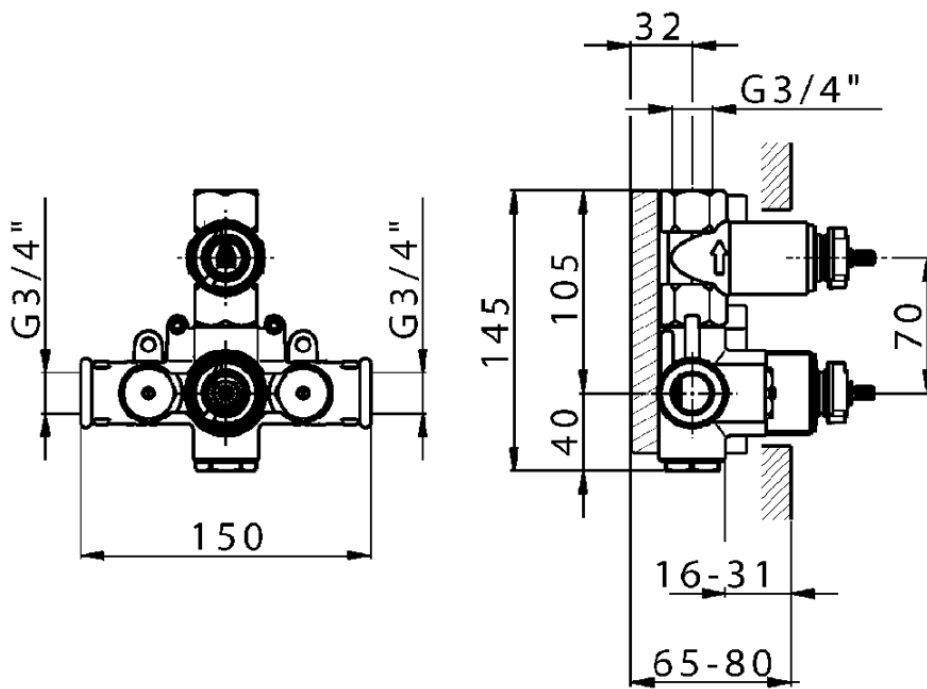

Exposed part for 1-outlet con.thermo.shower valve THERMO_VT007280

VT007280

<https://en.huberitalia.com/exposed-part-for-1-outlet-con-thermo-shower-valve-thermo-vt007280>

ZB007341

<https://en.huberitalia.com/1-outlet-concealed-thermostatic-shower-valve-concealed-zb007341>

ZB007281

<https://en.huberitalia.com/1-outlet-concealed-thermostatic-shower-valve-concealed-zb007281>

2026-06-10