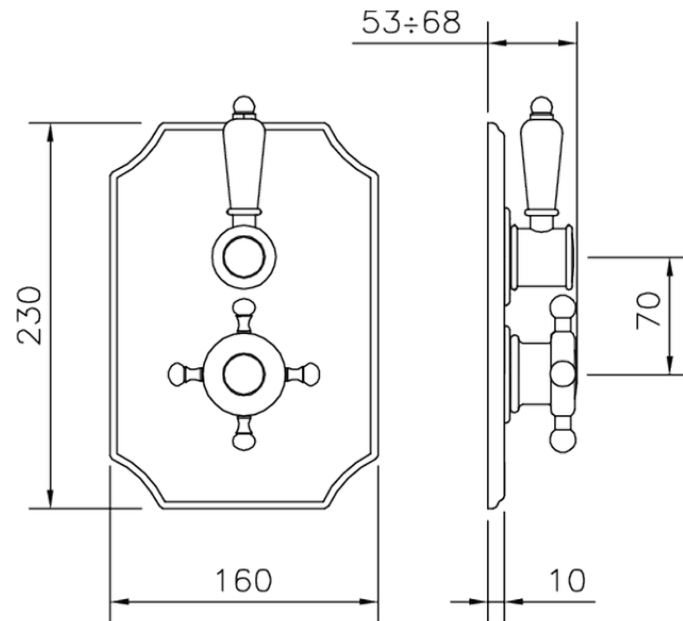

Exposed part for 1-outlet con.thermo.shower valve THERMO_VT007280

VT007280

<https://en.huberitalia.com/exposed-part-for-1-outlet-con-thermo-shower-valve-thermo-vt007280>

ZB007341

<https://en.huberitalia.com/1-outlet-concealed-thermostatic-shower-valve-concealed-zb007341>

ZB007281

<https://en.huberitalia.com/1-outlet-concealed-thermostatic-shower-valve-concealed-zb007281>

2026-05-02