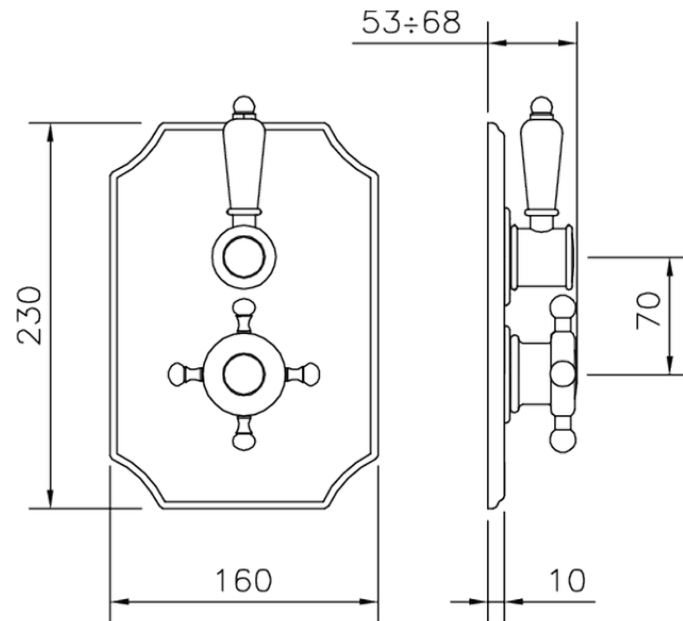

Exposed part for 1-outlet con.thermo.shower valve THERMO_VT007280

VT007280

<https://en.huberitalia.com/exposed-part-for-1-outlet-con-thermo-shower-valve-thermo-vt007280>

ZB007341

<https://en.huberitalia.com/1-outlet-concealed-thermostatic-shower-valve-concealed-zb007341>

ZB007281

<https://en.huberitalia.com/1-outlet-concealed-thermostatic-shower-valve-concealed-zb007281>

2026-06-10