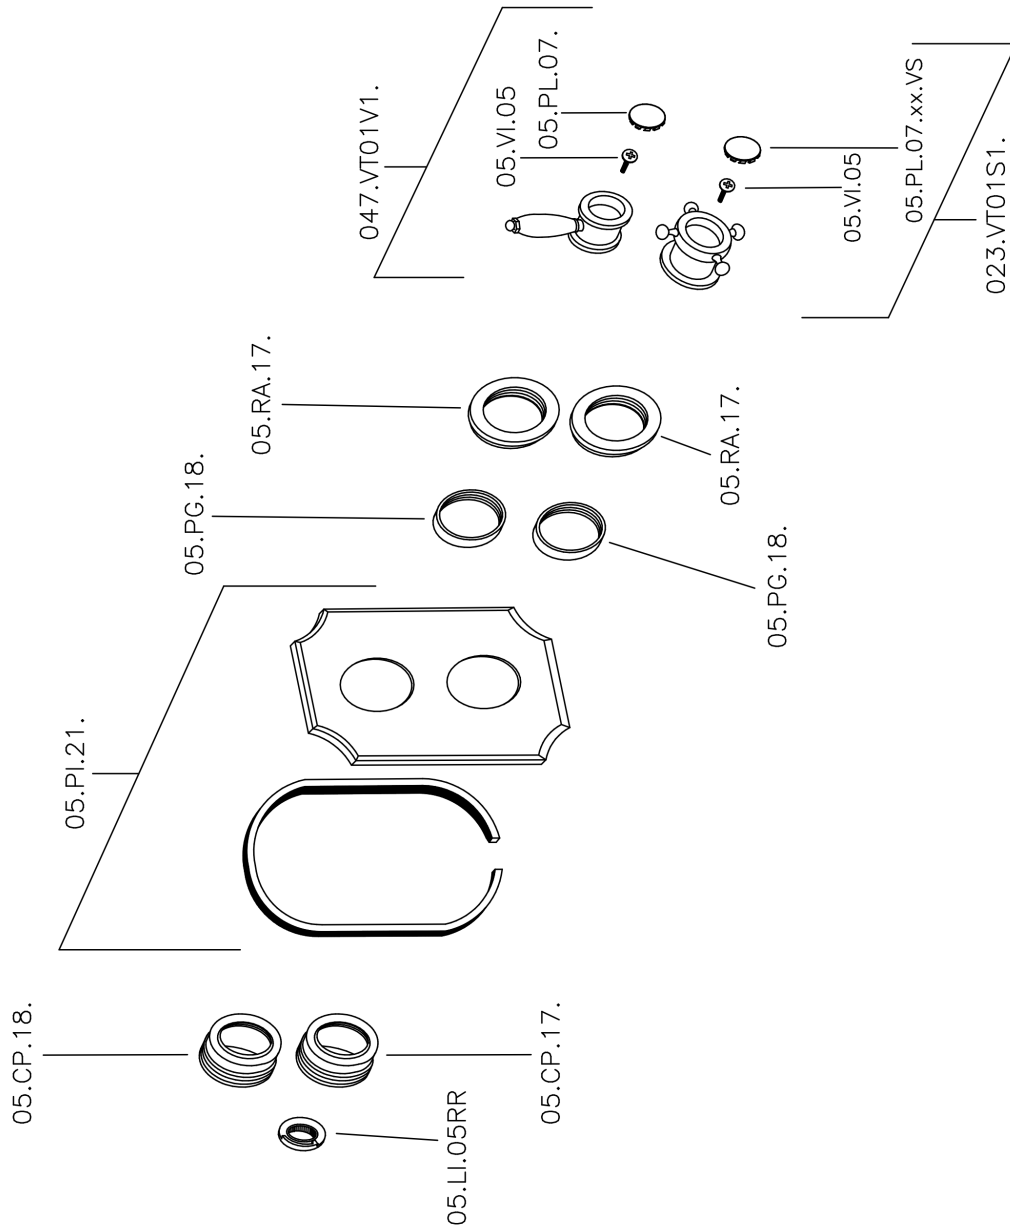

## Exposed part for 1-outlet con.thermo.shower valve THERMO\_VT007280

VT007280

<https://en.huberitalia.com/exposed-part-for-1-outlet-con-thermo-shower-valve-thermo-vt007280>

## 1-outlet Concealed thermostatic shower valve CONCEALED\_ZB007341

ZB007341

<https://en.huberitalia.com/1-outlet-concealed-thermostatic-shower-valve-concealed-zb007341>

## 1-outlet Concealed thermostatic shower valve CONCEALED\_ZB007281

ZB007281

<https://en.huberitalia.com/1-outlet-concealed-thermostatic-shower-valve-concealed-zb007281>

2026-05-02