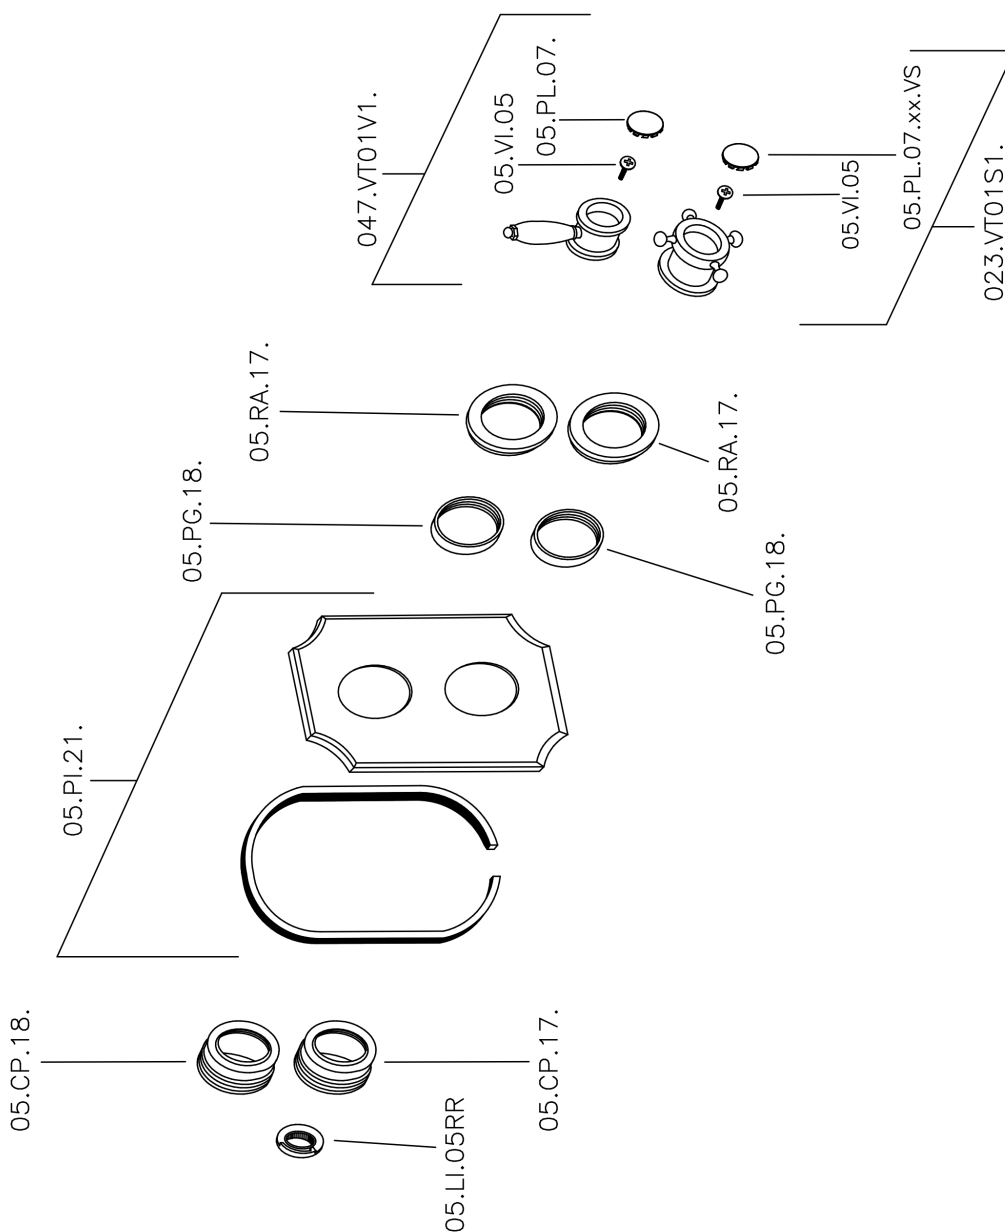

## Exposed part for 1-outlet con.thermo.shower valve THERMO\_VT007280

VT007280

<https://en.huberitalia.com/exposed-part-for-1-outlet-con-thermo-shower-valve-thermo-vt007280>

## 1-outlet Concealed thermostatic shower valve CONCEALED\_ZB007341

ZB007341

<https://en.huberitalia.com/1-outlet-concealed-thermostatic-shower-valve-concealed-zb007341>

## 1-outlet Concealed thermostatic shower valve CONCEALED\_ZB007281

ZB007281

<https://en.huberitalia.com/1-outlet-concealed-thermostatic-shower-valve-concealed-zb007281>

2026-06-10