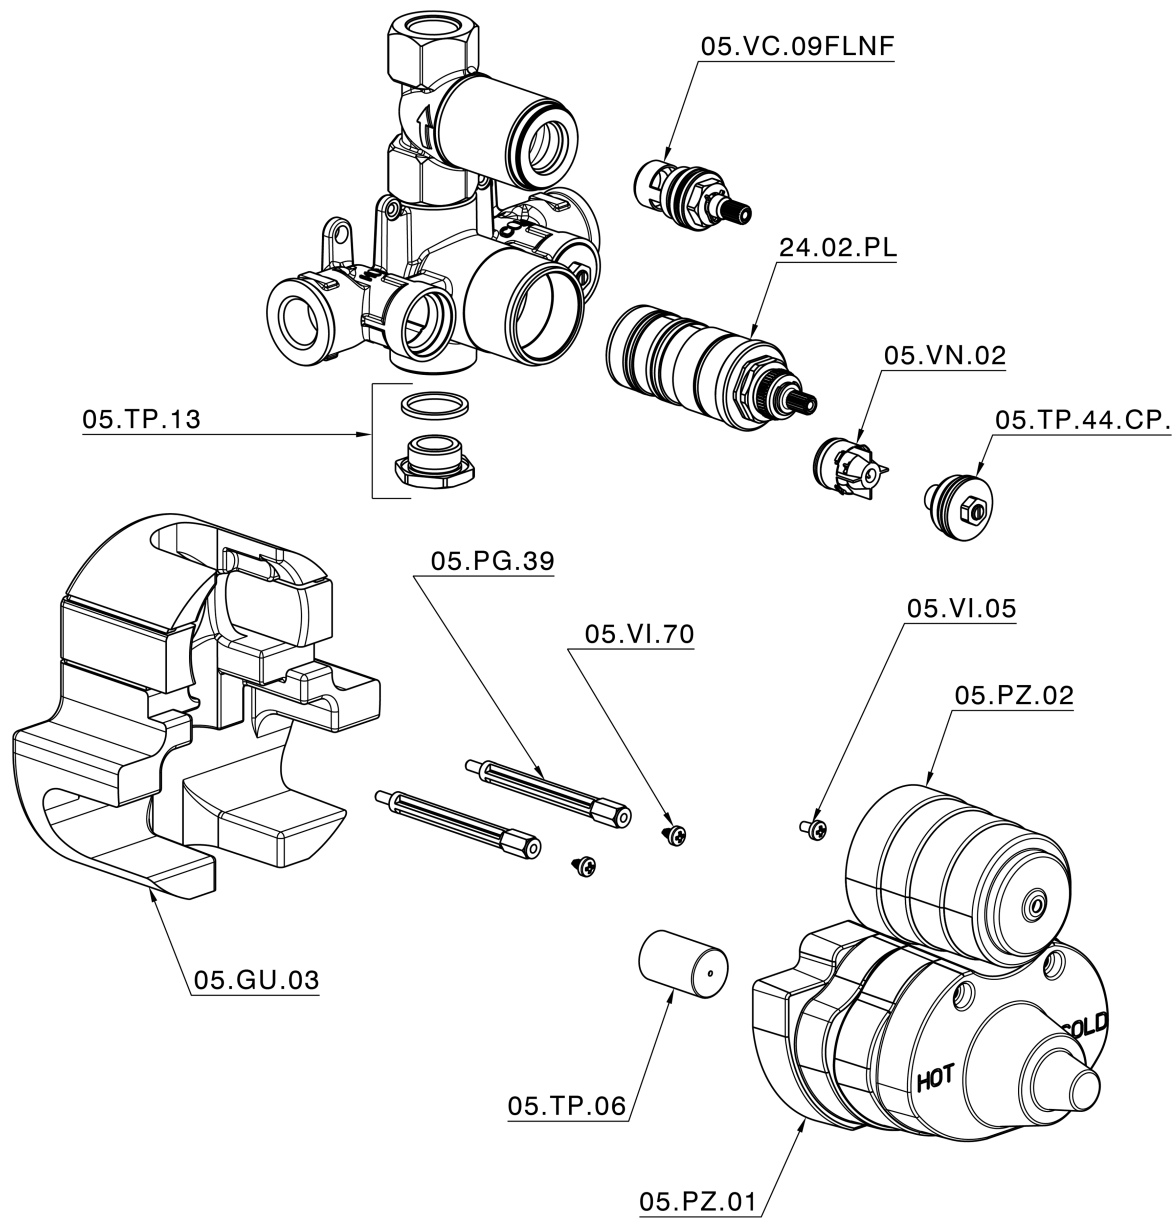

## Exposed part for 1-outlet con.thermo.shower valve THERMO\_VT007280

VT007280

<https://en.huberitalia.com/exposed-part-for-1-outlet-con-thermo-shower-valve-thermo-vt007280>

## 1-outlet Concealed thermostatic shower valve CONCEALED\_ZB007341

ZB007341

<https://en.huberitalia.com/1-outlet-concealed-thermostatic-shower-valve-concealed-zb007341>

## 1-outlet Concealed thermostatic shower valve CONCEALED\_ZB007281

ZB007281

<https://en.huberitalia.com/1-outlet-concealed-thermostatic-shower-valve-concealed-zb007281>

2026-06-10