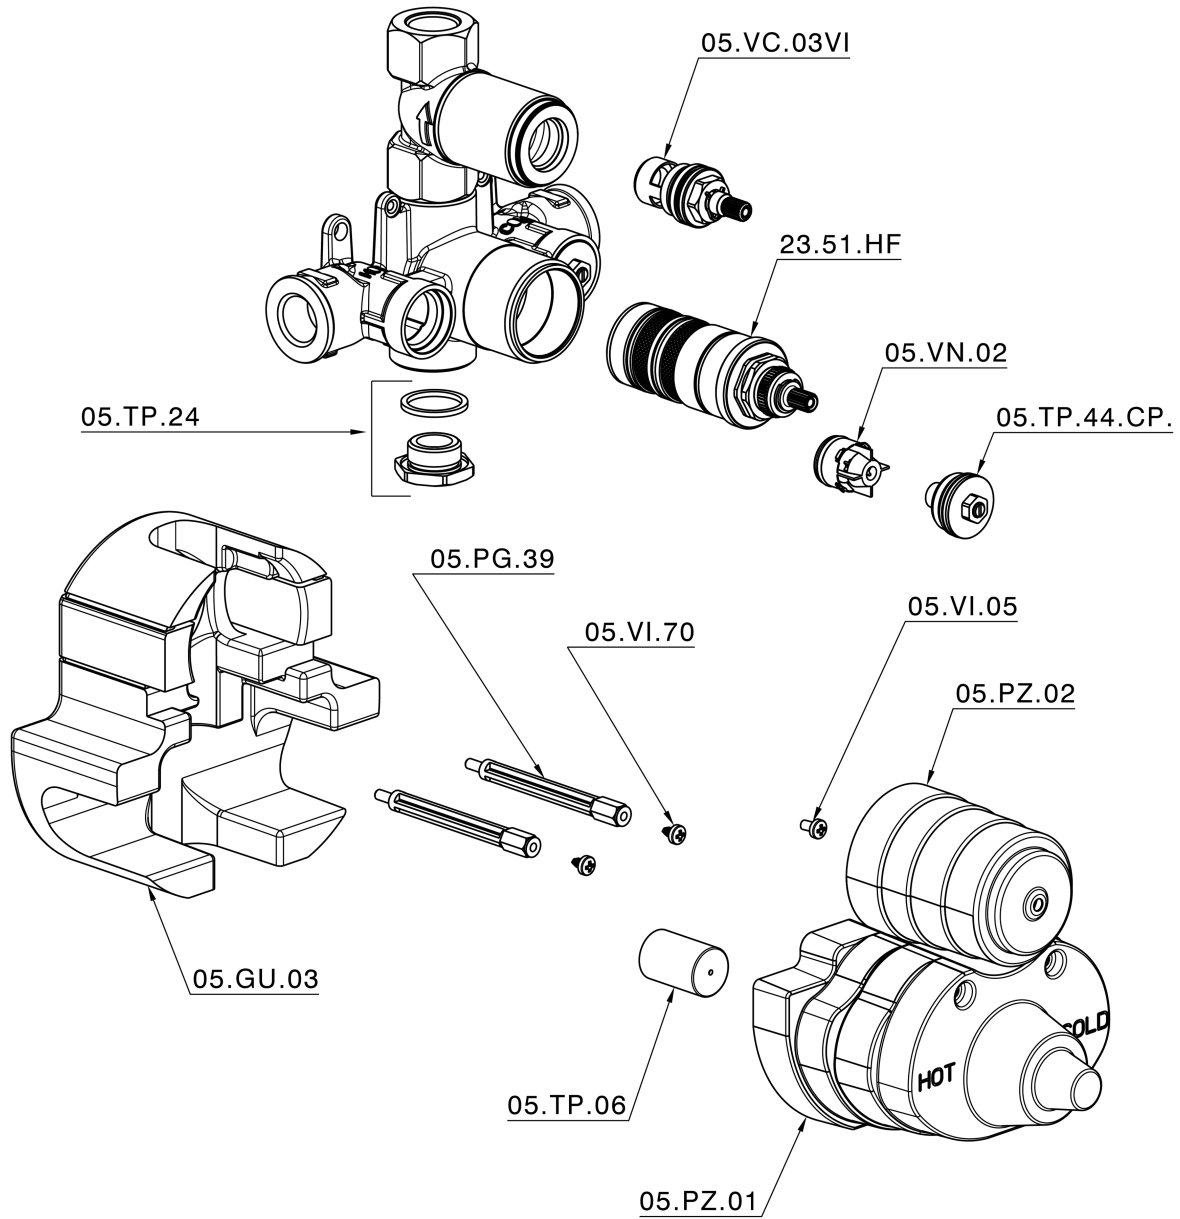

## Exposed part for 1-outlet con.thermo.shower valve THERMO\_VT007280

VT007280

<https://en.huberitalia.com/exposed-part-for-1-outlet-con-thermo-shower-valve-thermo-vt007280>

## 1-outlet Concealed thermostatic shower valve CONCEALED\_ZB007341

ZB007341

<https://en.huberitalia.com/1-outlet-concealed-thermostatic-shower-valve-concealed-zb007341>

## 1-outlet Concealed thermostatic shower valve CONCEALED\_ZB007281

ZB007281

<https://en.huberitalia.com/1-outlet-concealed-thermostatic-shower-valve-concealed-zb007281>

2026-05-02