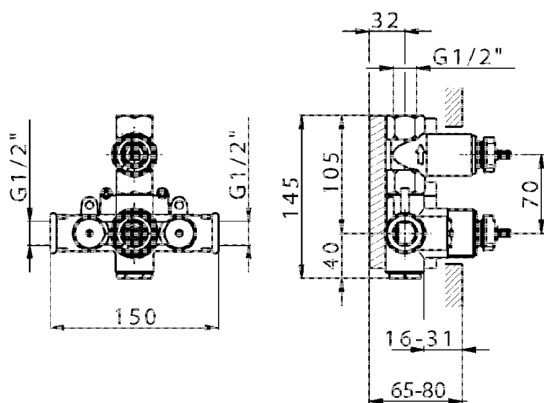

Thermostatic

The Huber thermostatic is your personal water manager, helping you to handle, control and save water and energy.

2026-06-19