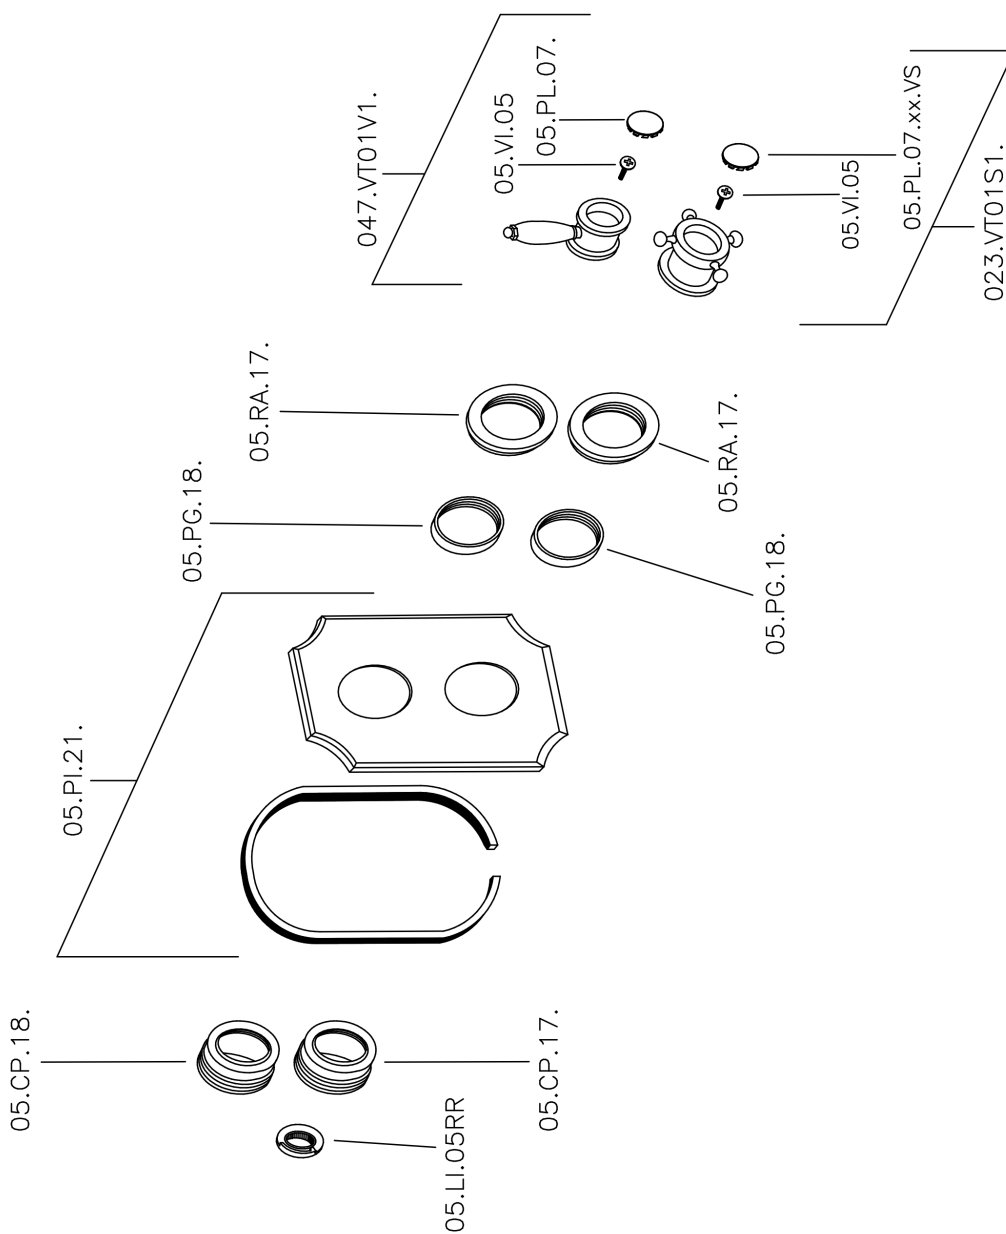

Exposed part for 1-outlet con.thermo.shower valve THERMO_VT007280

MODEL **VT007280**

Exposed part for 1-outlet con.thermo.shower valve, stop valve, without concealed part, for items ZB007281-ZB007341

AVAILABLE FINISHINGS

-  **21** 21 Chrome
-  **27** 27 Old Bronze
-  **2A** 2A Satin Brushed Nickel
-  **2G** 2G Antique Gold
-  **2W** 2W Brushed Gold

CHARACTERISTICS

Installation **Concealed**
 Required concealed parts **ZB007341**
ZB007281

Thermostatic

The Huber thermostatic is your personal water manager, helping you to handle, control and save water and energy.

Exposed part for 1-outlet con.thermo.shower valve THERMO_VT007280

VT007280

<https://en.huberitalia.com/exposed-part-for-1-outlet-con-thermo-shower-valve-thermo-vt007280>

1-outlet Concealed thermostatic shower valve CONCEALED_ZB007341

MODEL **ZB007341**

1-outlet Concealed thermostatic shower valve, stopvalve with 3/4" outlet, without trim kit

AVAILABLE FINISHINGS

04 04 Without finishing