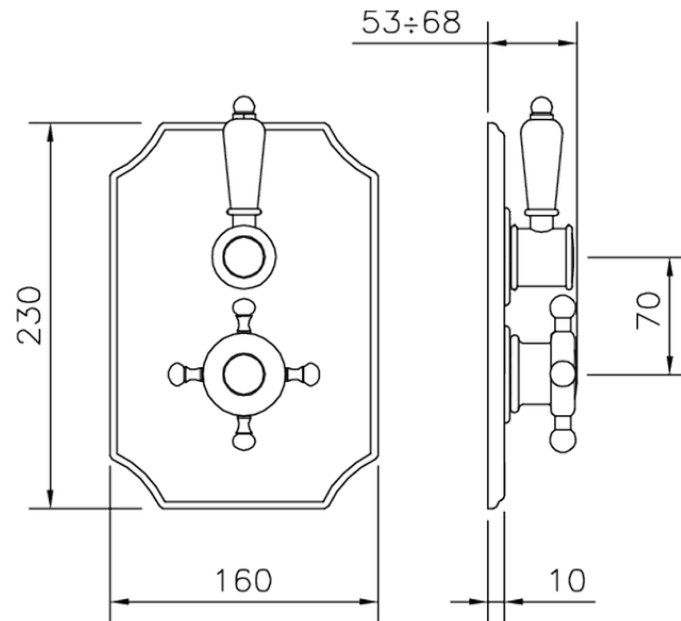

Exposed part for 1-outlet con.thermo.shower valve THERMO_VT007280

VT007280

<https://en.huberitalia.com/exposed-part-for-1-outlet-con-thermo-shower-valve-thermo-vt007280>

ZB007341

<https://en.huberitalia.com/1-outlet-concealed-thermostatic-shower-valve-concealed-zb007341>

ZB007281

<https://en.huberitalia.com/1-outlet-concealed-thermostatic-shower-valve-concealed-zb007281>

2026-05-02