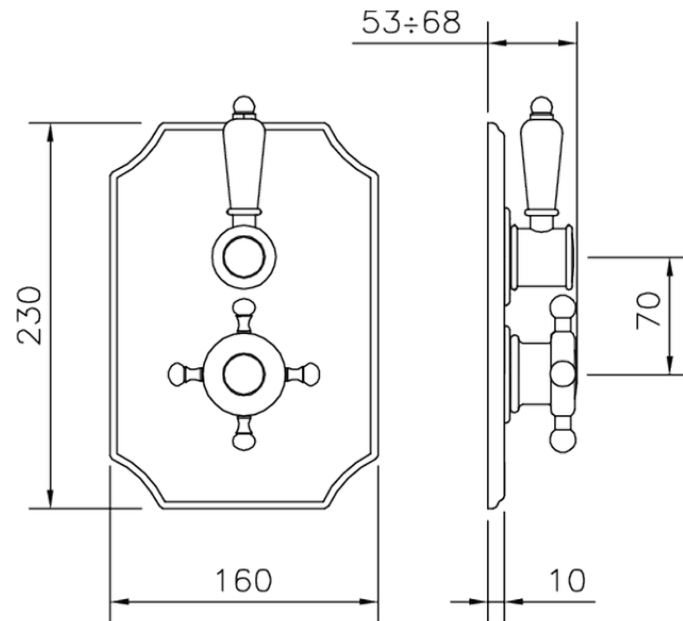

Exposed part for 1-outlet con.thermo.shower valve THERMO_VT007280

VT007280

<https://en.huberitalia.com/exposed-part-for-1-outlet-con-thermo-shower-valve-thermo-vt007280>

ZB007341

<https://en.huberitalia.com/1-outlet-concealed-thermostatic-shower-valve-concealed-zb007341>

ZB007281

<https://en.huberitalia.com/1-outlet-concealed-thermostatic-shower-valve-concealed-zb007281>

2026-04-08