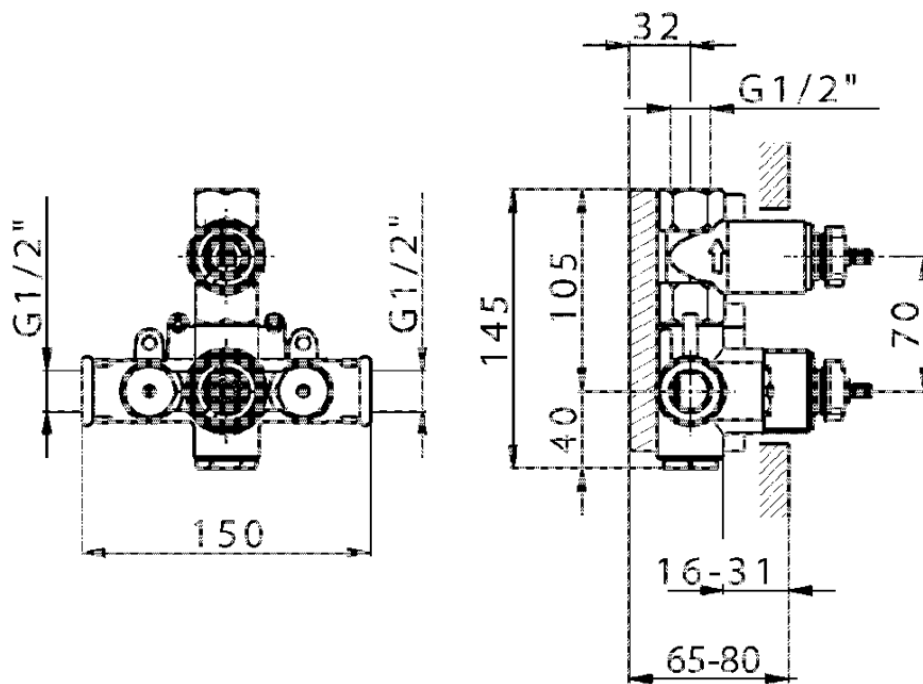

Exposed part for 1-outlet con.thermo.shower valve THERMO_VT007280

VT007280

<https://en.huberitalia.com/exposed-part-for-1-outlet-con-thermo-shower-valve-thermo-vt007280>

ZB007341

<https://en.huberitalia.com/1-outlet-concealed-thermostatic-shower-valve-concealed-zb007341>

ZB007281

<https://en.huberitalia.com/1-outlet-concealed-thermostatic-shower-valve-concealed-zb007281>

2026-04-08