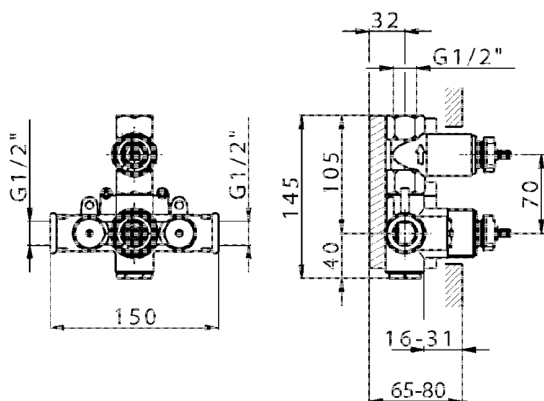

1-outlet Concealed thermostatic shower valve, Stopvalve with 1/2" outlet, without trim kit

AVAILABLE FINISHINGS

 **04** 04 Without finishing

CHARACTERISTICS

|                                       |                  |
|---------------------------------------|------------------|
| Installation                          | <b>Concealed</b> |
| Cartridge Spare Parts                 | <b>24.04A.PP</b> |
| <b>8x20 Plus P Thermostatic Valve</b> |                  |
| Concealed                             | <b>1</b>         |