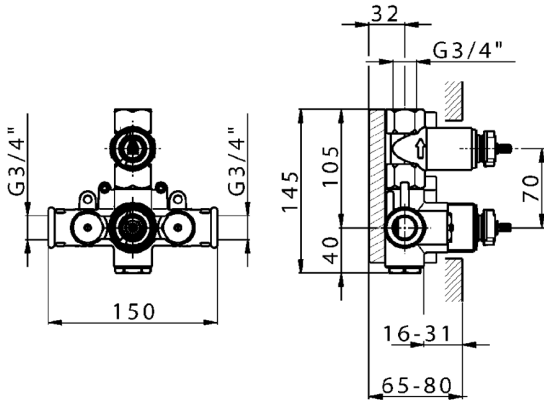

Thermostatic

The Huber thermostatic is your personal water manager, helping you to handle, control and save water and energy.