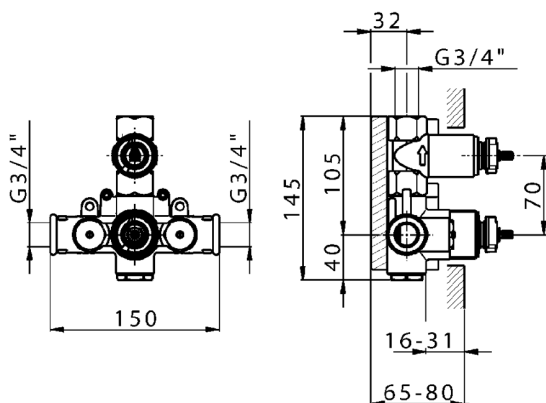

## Exposed part for 1-outlet con.thermo.shower valve THERMO\_VT007280

VT007280

<https://en.huberitalia.com/exposed-part-for-1-outlet-con-thermo-shower-valve-thermo-vt007280>

1-outlet Concealed thermostatic shower valve **CONCEALED\_ZB007341**

MODEL **ZB007341**

1-outlet Concealed thermostatic shower valve, stopvalve with 3/4" outlet, without trim kit

AVAILABLE FINISHINGS

 **04** 04 Without finishing

CHARACTERISTICS

|                              |                  |
|------------------------------|------------------|
| Installation                 | <b>Concealed</b> |
| Cartridge Spare Parts        | <b>23.51A.HF</b> |
| <b>HF Thermostatic Valve</b> |                  |
| Concealed                    | <b>1</b>         |