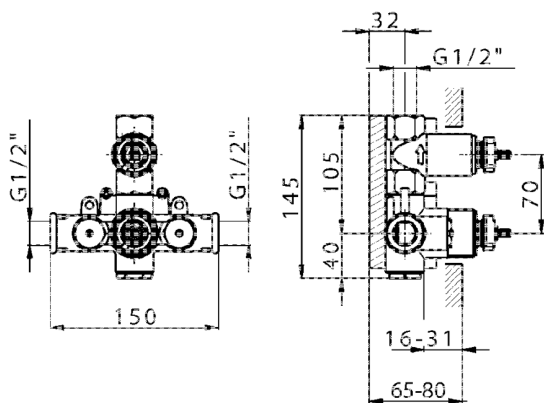

1-outlet Concealed thermostatic shower valve **CONCEALED_ZB007281**

MODEL **ZB007281**

1-outlet Concealed thermostatic shower valve, Stopvalve with 1/2" outlet, without trim kit

AVAILABLE FINISHINGS

04 04 Without finishing

CHARACTERISTICS

Installation	Concealed
Cartridge Spare Parts	24.04A.PP
8x20 Plus P Thermostatic Valve	
Concealed	1

Thermostatic

The Huber thermostatic is your personal water manager, helping you to handle, control and save water and energy.

2026-04-08