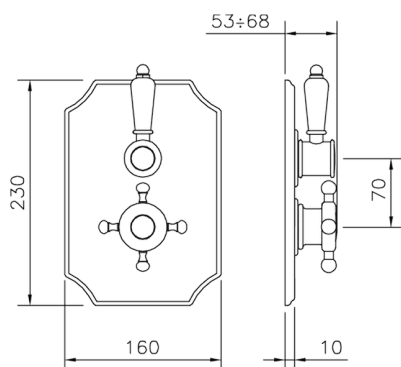

Exposed part for 1-outlet con.thermo.shower valve THERMO_VT007280

MODEL **VT007280**

Exposed part for 1-outlet con.thermo.shower valve, stopvalve, without concealed part, for items ZB007281-ZB007341

AVAILABLE FINISHINGS

-  **21** 21 Chrome
-  **27** 27 Old Bronze
-  **2A** 2A Satin Brushed Nickel
-  **2G** 2G Antique Gold
-  **2W** 2W Brushed Gold

CHARACTERISTICS

Installation **Concealed**
 Required concealed parts **ZB007341**
ZB007281