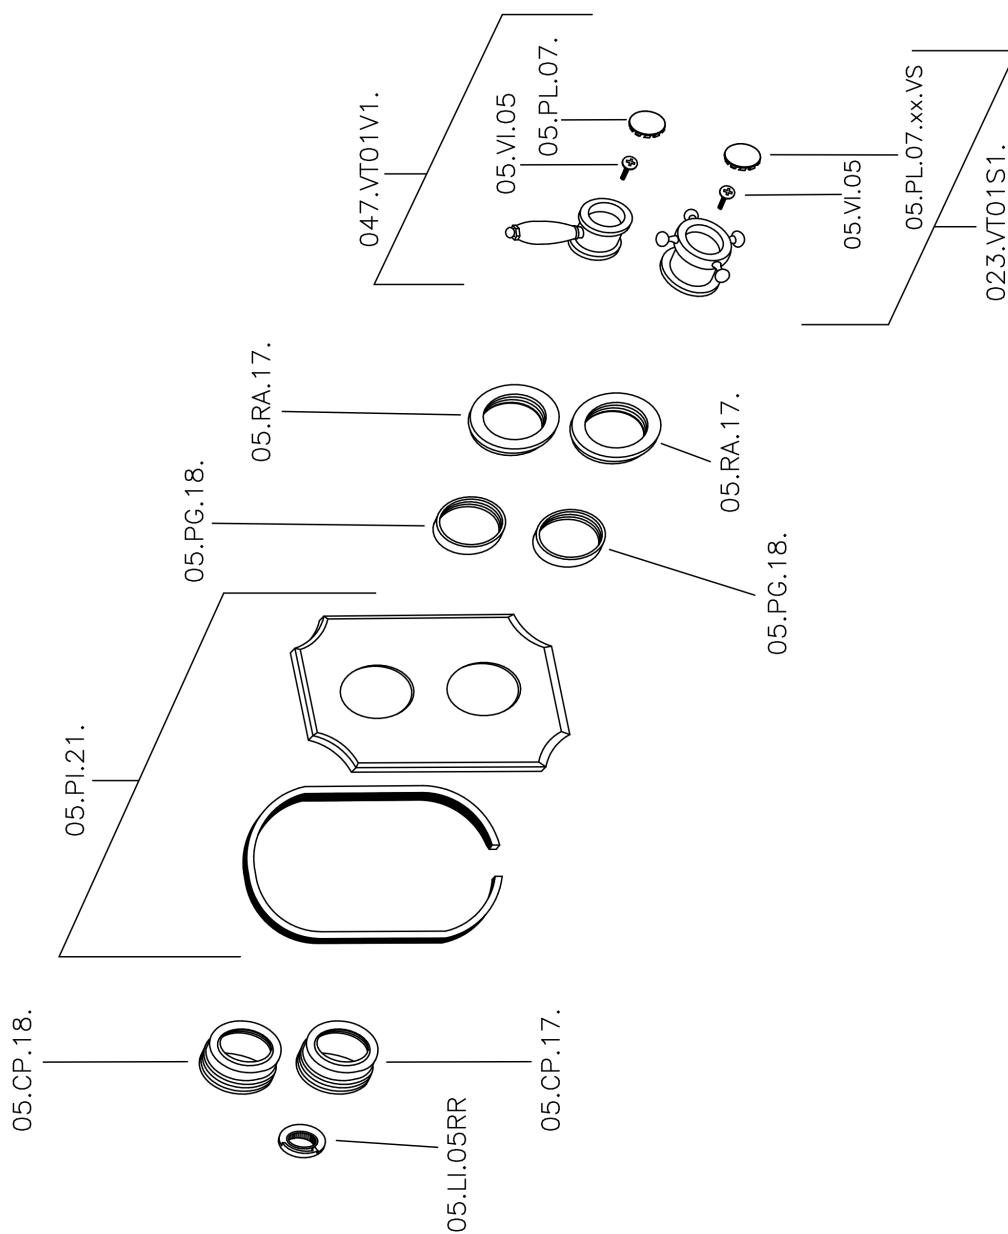

Exposed part for 1-outlet con.thermo.shower valve THERMO_VT007280

MODEL **VT007280**

Exposed part for 1-outlet con.thermo.shower valve, stopvalve, without concealed part, for items ZB007281-ZB007341

AVAILABLE FINISHINGS

-  **21** 21 Chrome
-  **27** 27 Old Bronze
-  **2A** 2A Satin Brushed Nickel
-  **2G** 2G Antique Gold
-  **2W** 2W Brushed Gold

CHARACTERISTICS

Installation **Concealed**
 Required concealed parts **ZB007341**
ZB007281

Thermostatic

The Huber thermostatic is your personal water manager, helping you to handle, control and save water and energy.

Exposed part for 1-outlet con.thermo.shower valve THERMO_VT007280

VT007280

<https://en.huberitalia.com/exposed-part-for-1-outlet-con-thermo-shower-valve-thermo-vt007280>

1-outlet Concealed thermostatic shower valve **CONCEALED_ZB007341**

MODEL **ZB007341**

1-outlet Concealed thermostatic shower valve, stopvalve with 3/4" outlet, without trim kit

AVAILABLE FINISHINGS

 **04** 04 Without finishing