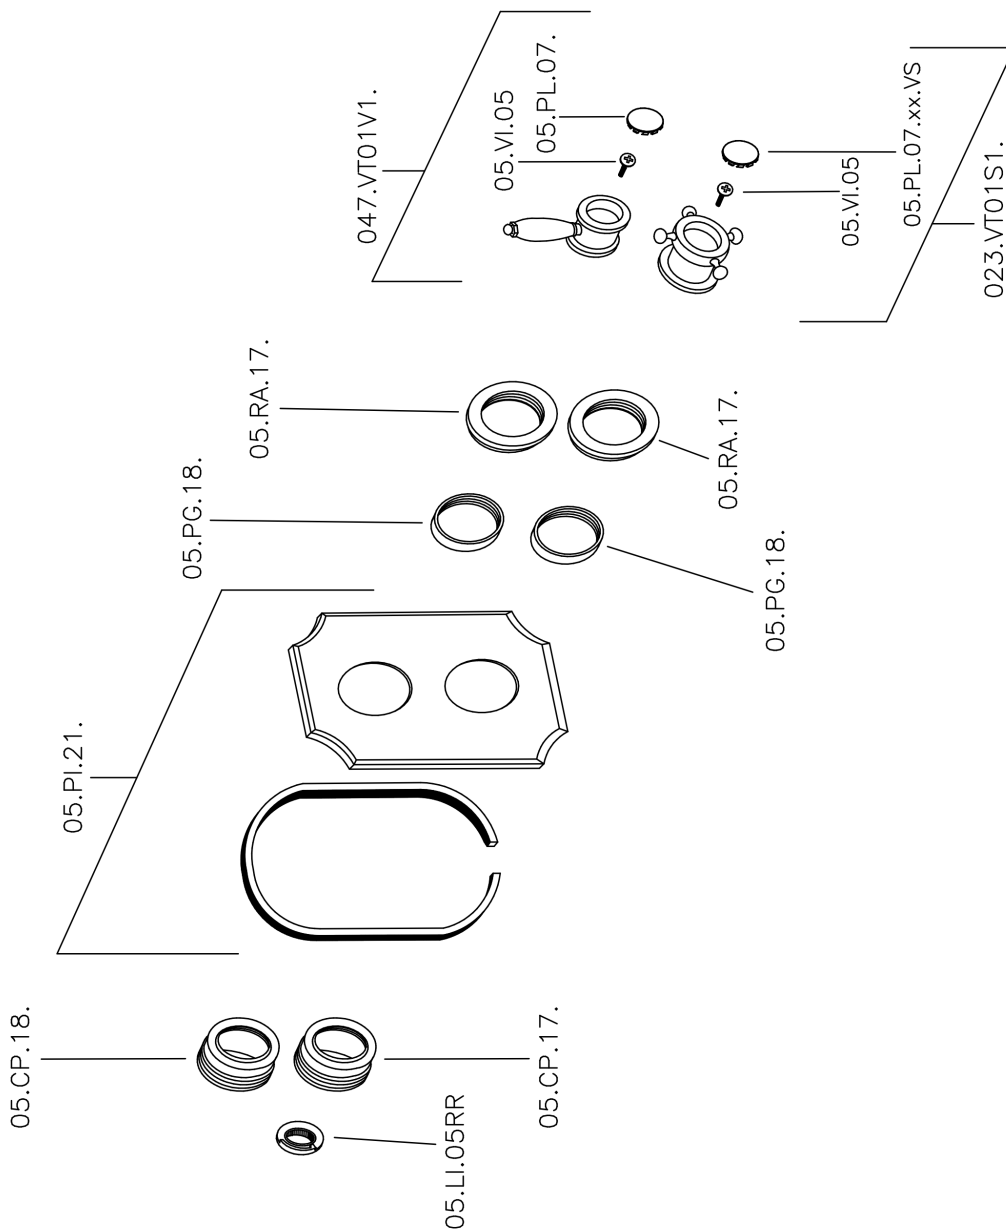

## Exposed part for 1-outlet con.thermo.shower valve THERMO\_VT007280

MODEL **VT007280**

Exposed part for 1-outlet con.thermo.shower valve, stop valve, without concealed part, for items ZB007281-ZB007341

### CHARACTERISTICS

Installation **Concealed**  
 Required concealed parts **ZB007341**  
**ZB007281**

## Exposed part for 1-outlet con.thermo.shower valve THERMO\_VT007280

VT007280

<https://en.huberitalia.com/exposed-part-for-1-outlet-con-thermo-shower-valve-thermo-vt007280>

1-outlet Concealed thermostatic shower valve **CONCEALED\_ZB007341**

MODEL **ZB007341**

1-outlet Concealed thermostatic shower valve, stopvalve with 3/4" outlet, without trim kit

AVAILABLE FINISHINGS

 **04** 04 Without finishing

CHARACTERISTICS

|                              |                  |
|------------------------------|------------------|
| Installation                 | <b>Concealed</b> |
| Cartridge Spare Parts        | <b>23.51A.HF</b> |
| <b>HF Thermostatic Valve</b> |                  |
| Concealed                    | <b>1</b>         |