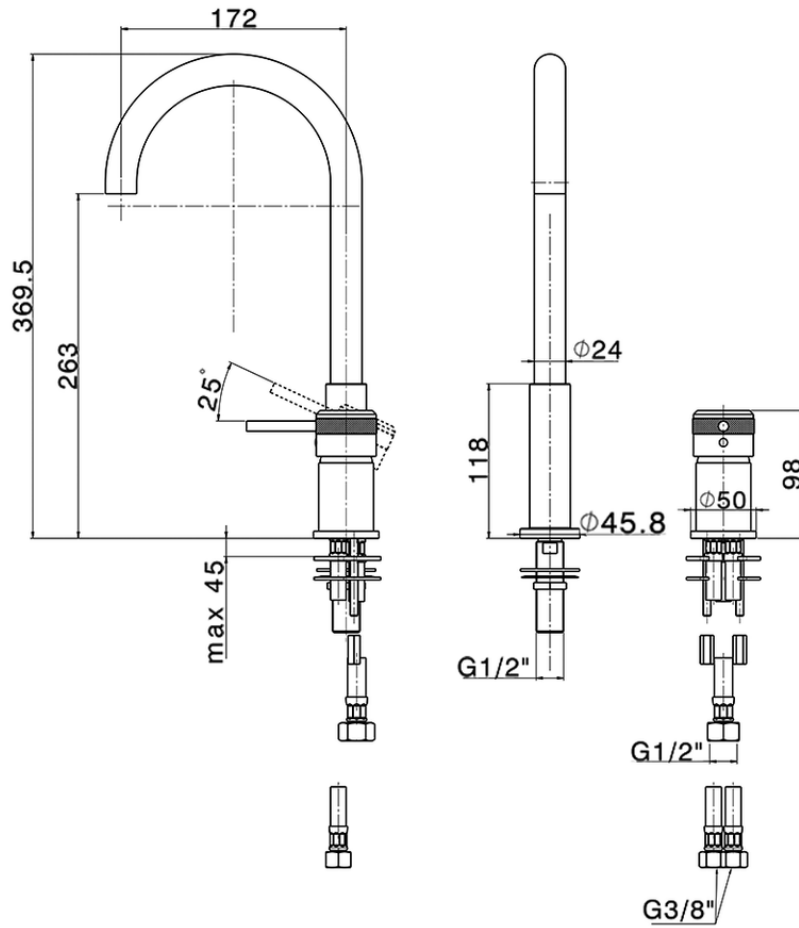

Single lever 2-holes washbasin mixer CHRONOS_CR006510

CR006510

<https://en.huberitalia.com/single-lever-2-holes-washbasin-mixer-chronos-cr006510>

2024-12-22