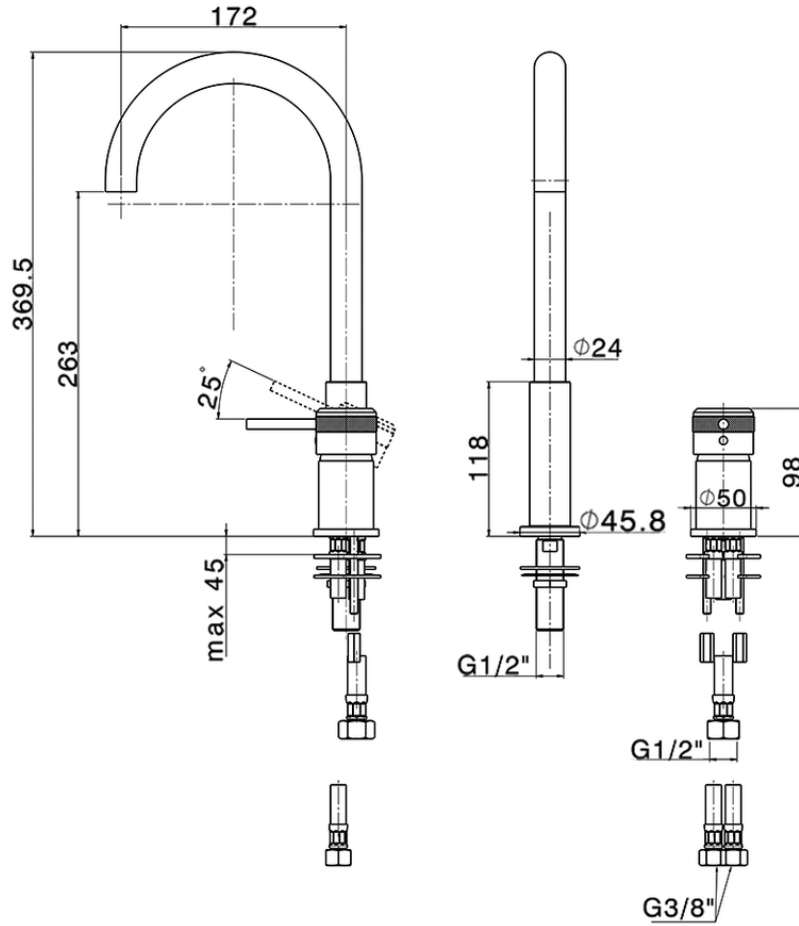

Single lever 2-holes washbasin mixer CHRONOS_CR006510

CR006510

<https://en.huberitalia.com/single-lever-2-holes-washbasin-mixer-chronos-cr006510>

2025-02-11