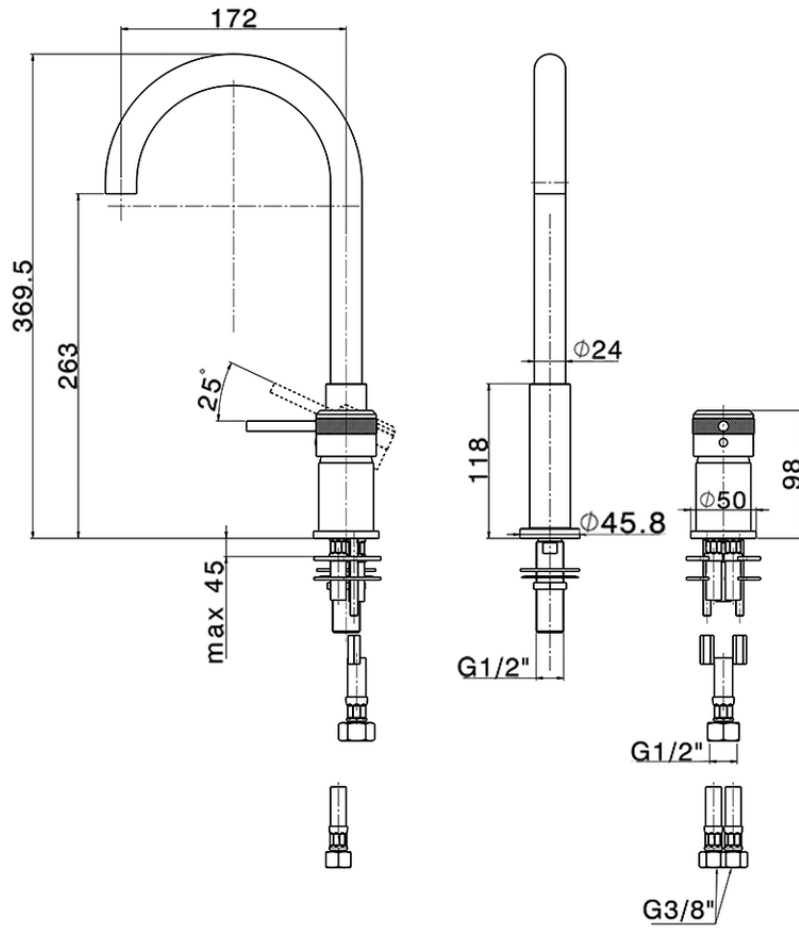

Single lever 2-holes washbasin mixer CHRONOS\_CR006510

CR006510

<https://en.huberitalia.com/single-lever-2-holes-washbasin-mixer-chronos-cr006510>

2024-12-22