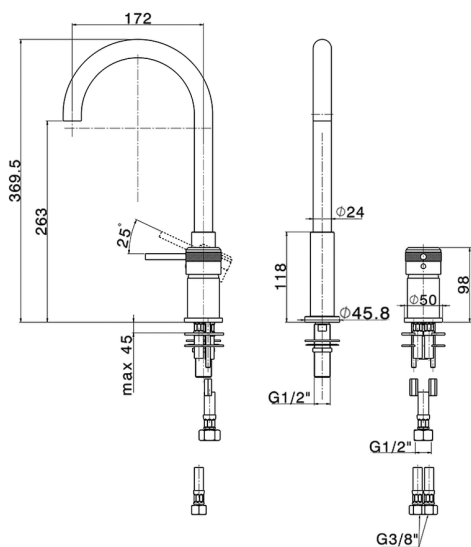

Single lever 2-holes washbasin mixer CHRONOS_CR006510

MODEL **CR006510**

Single lever 2-holes washbasin mixer, without automatic pop-up waste, swivel spout, G.3/8" stainless steel flexible hose

AVAILABLE FINISHINGS

-  **21** 21 Chrome
-  **2F** 2F Brushed Nickel
-  **2Q** 2Q Black Titanium

CHARACTERISTICS

Cartridge Spare Parts **ZZ97179000**

35 mm Cartridge

2024-12-22