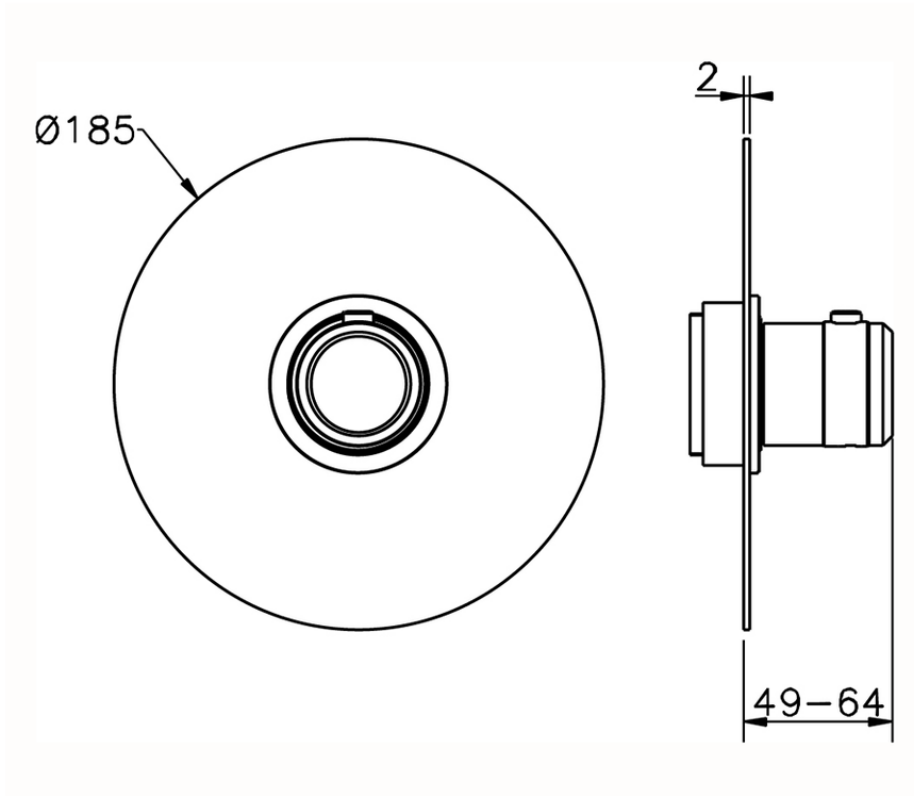

Exposed part for concealed thermo shower valve CHRONOS_CR007200

CR007200

<https://en.huberitalia.com/exposed-part-for-concealed-thermo-shower-valve-chronos-cr007200>

Piastra/Plate/Plaque/Platte/Placa

2-3mm: XX 25-40 YY 76-91

10mm: XX 16-31 YY 65-80

ZB007221

<https://en.huberitalia.com/3-4-concealed-thermostatic-shower-valve-concealed-zb007221>

2026-04-10