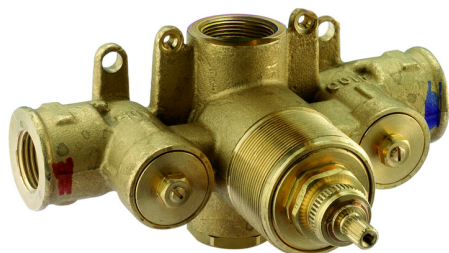

## Exposed part for concealed thermo shower valve CHRONOS\_CR007200

MODEL **CR007200**

Exposed part for concealed thermo shower valve, without stop valve, without concealed part, for items ZB007220

### CHARACTERISTICS

Installation **Concealed**  
 Required concealed parts **ZB007221**

### Thermostatic

The Huber thermostatic is your personal water manager, helping you to handle, control and save water and energy.

**3/4" Concealed thermostatic shower valve CONCEALED\_ZB007221**

MODEL **ZB007221**

3/4" Concealed thermostatic valve, without Stopvalve, without trim kit

AVAILABLE FINISHINGS

 **04** 04 Without finishing

CHARACTERISTICS

Installation	<b>Concealed</b>
Cartridge Spare Parts	<b>23.51A.HF</b>
<b>HF Thermostatic Valve</b>	
Concealed	<b>1</b>