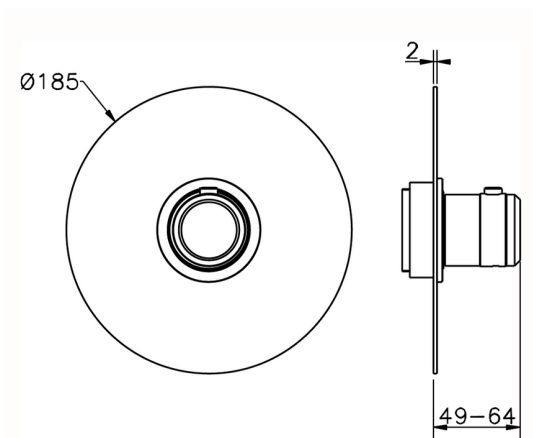

Exposed part for concealed thermo shower valve CHRONOS_CR007200

MODEL **CR007200**

Exposed part for concealed thermo shower valve, without stop valve, without concealed part, for items ZB007220

AVAILABLE FINISHINGS

-  **21** 21 Chrome
-  **2F** 2F Brushed Nickel
-  **2Q** 2Q Black Titanium

CHARACTERISTICS

Installation **Concealed**
 Required concealed parts **ZB007221**

Thermostatic

The Huber thermostatic is your personal water manager, helping you to handle, control and save water and energy.

3/4" Concealed thermostatic shower valve CONCEALED_ZB007221

MODEL **ZB007221**

3/4" Concealed thermostatic valve, without
Stopvalve, without trim kit

AVAILABLE FINISHINGS

CHARACTERISTICS

Installation **Concealed**