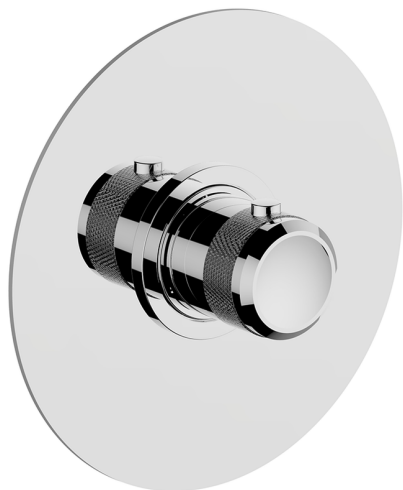

Exposed part for concealed thermo shower valve CHRONOS_CR007200

MODEL **CR007200**

Exposed part for concealed thermo shower valve, without stop valve, without concealed part, for items ZB007220

AVAILABLE FINISHINGS

-  **21** 21 Chrome
-  **2F** 2F Brushed Nickel
-  **2Q** 2Q Black Titanium

CHARACTERISTICS

Installation **Concealed**
 Required concealed parts **ZB007221**

Thermostatic

The Huber thermostatic is your personal water manager, helping you to handle, control and save water and energy.

3/4" Concealed thermostatic shower valve CONCEALED_ZB007221

MODEL **ZB007221**

3/4" Concealed thermostatic valve, without
Stopvalve, without trim kit

AVAILABLE FINISHINGS

CHARACTERISTICS

Installation **Concealed**

Cartridge Spare Parts **23.51A.HF**

HF Thermostatic Valve

Concealed **1**

Piastra/Plate/Plaque/Platte/Placa
2-3mm: XX 25-40 YY 76-91
10mm: XX 16-31 YY 65-80

Thermostatic

The Huber thermostatic is your personal water manager, helping you to handle, control and save water and energy.