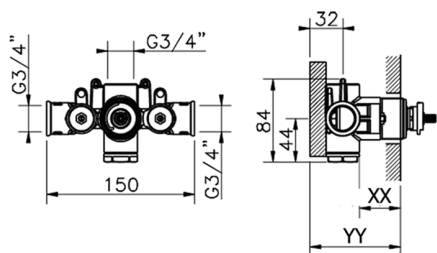

Piastra/Plate/Plaque/Platte/Placa  
 2-3mm: XX 25-40 YY 76-91  
 10mm: XX 16-31 YY 65-80

**Thermostatic**

The Huber thermostatic is your personal water manager, helping you to handle, control and save water and energy.