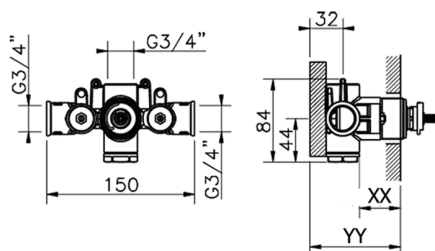

Piastra/Plate/Plaque/Platte/Placa
2-3mm: XX 25-40 YY 76-91
10mm: XX 16-31 YY 65-80

Thermostatic

The Huber thermostatic is your personal water manager, helping you to handle, control and save water and energy.

2026-06-24