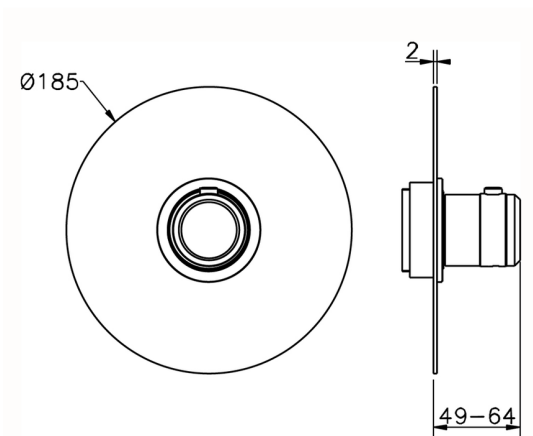

CHARACTERISTICS

Installation **Concealed**
Required concealed parts **ZB007221**

Thermostatic

The Huber thermostatic is your personal water manager, helping you to handle, control and save water and energy.