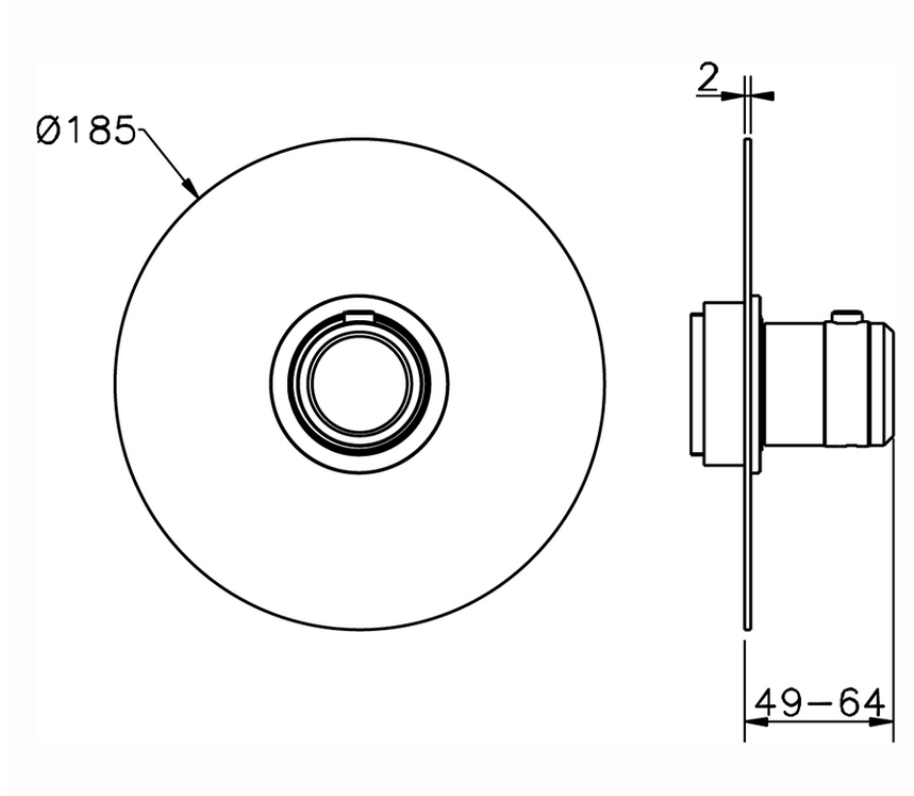

Exposed part for concealed thermo shower valve CHRONOS_CR007200

CR007200

<https://en.huberitalia.com/exposed-part-for-concealed-thermo-shower-valve-chronos-cr007200>

Piastra/Plate/Plaque/Platte/Placa

2-3mm: XX 25-40 YY 76-91

10mm: XX 16-31 YY 65-80

ZB007221

<https://en.huberitalia.com/3-4-concealed-thermostatic-shower-valve-concealed-zb007221>

2026-02-24