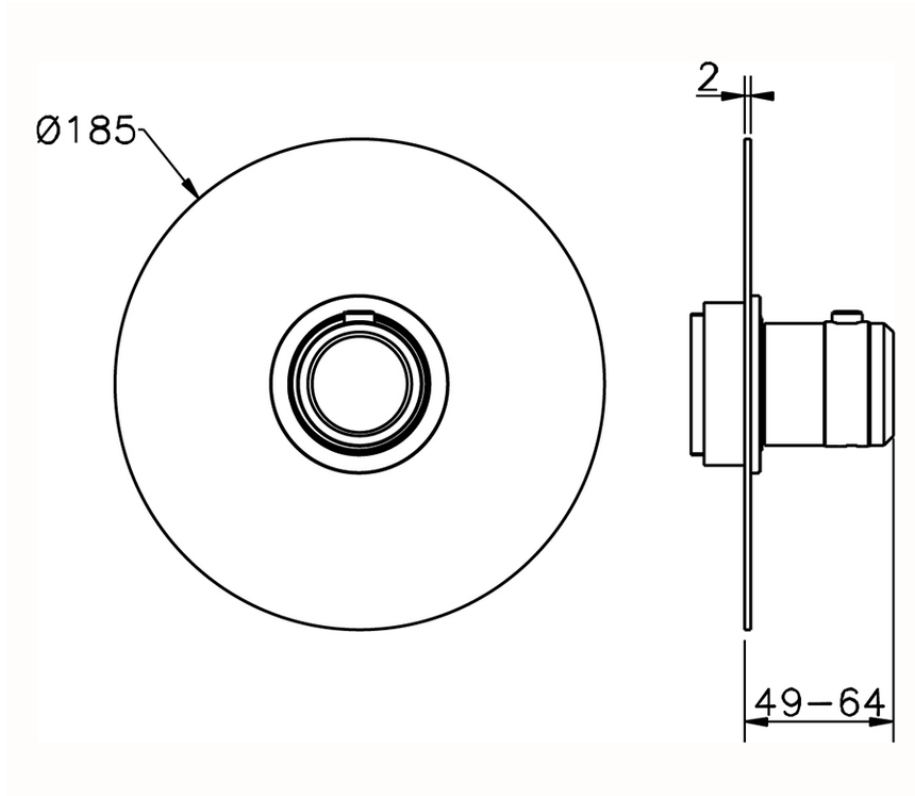

## Exposed part for concealed thermo shower valve CHRONOS\_CR007200

CR007200

<https://en.huberitalia.com/exposed-part-for-concealed-thermo-shower-valve-chronos-cr007200>

## Piastra/Plate/Plaque/Platte/Placa

2-3mm: XX 25-40 YY 76-91

10mm: XX 16-31 YY 65-80

ZB007221

<https://en.huberitalia.com/3-4-concealed-thermostatic-shower-valve-concealed-zb007221>

2026-05-25