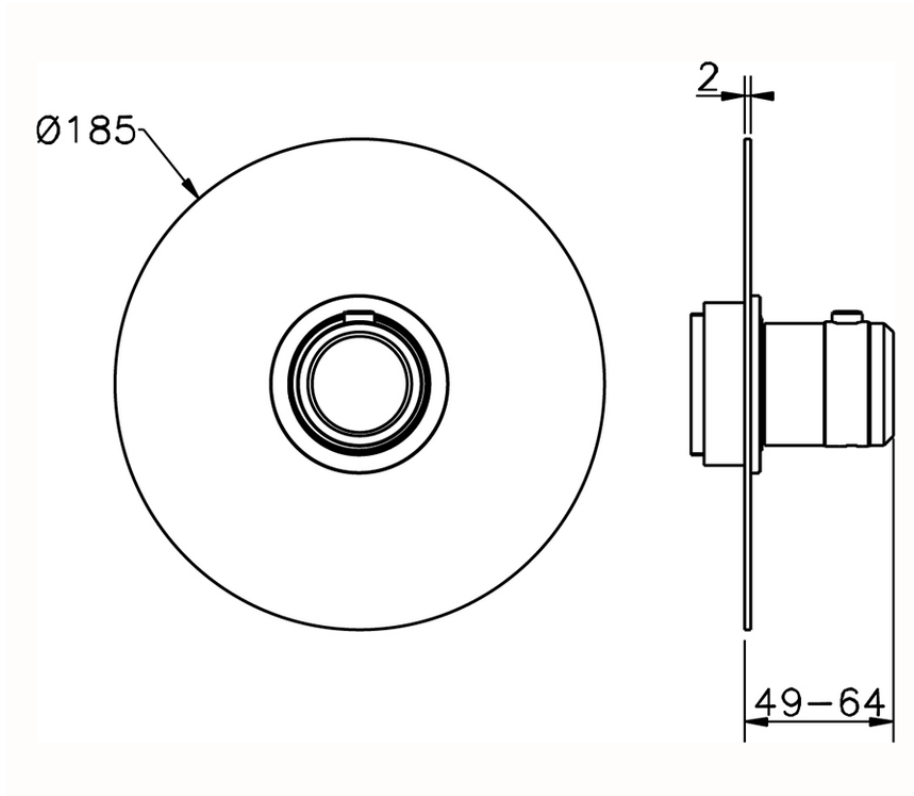

Exposed part for concealed thermo shower valve CHRONOS_CR007200

CR007200

<https://en.huberitalia.com/exposed-part-for-concealed-thermo-shower-valve-chronos-cr007200>

Piastra/Plate/Plaque/Platte/Placa

2-3mm: XX 25-40 YY 76-91

10mm: XX 16-31 YY 65-80

ZB007221

<https://en.huberitalia.com/3-4-concealed-thermostatic-shower-valve-concealed-zb007221>

2026-06-24