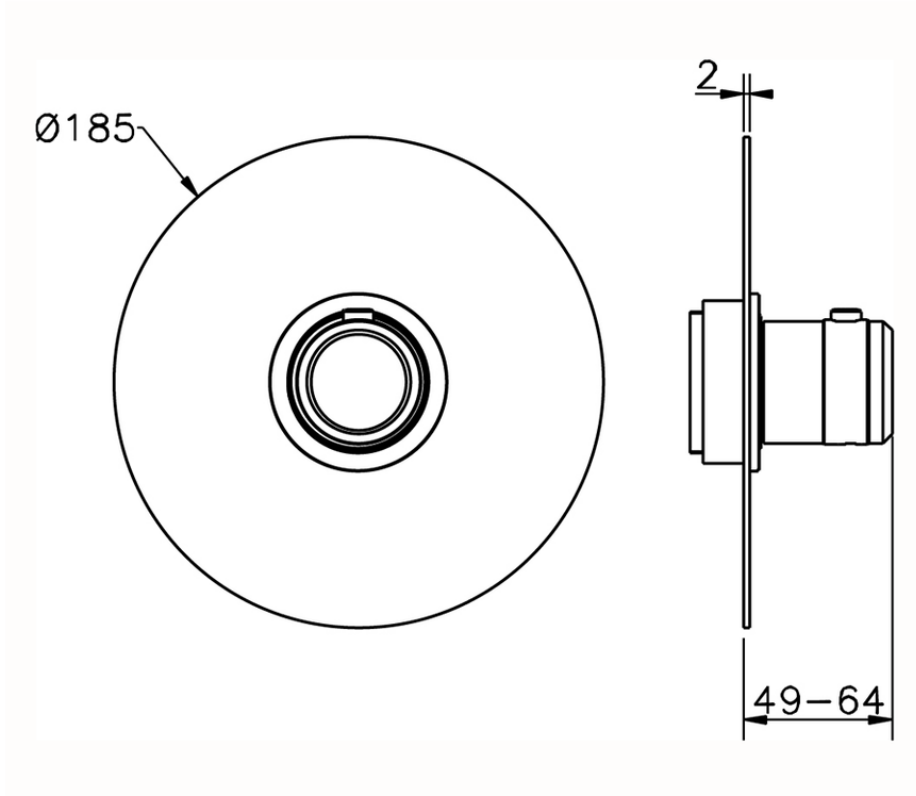

Exposed part for concealed thermo shower valve CHRONOS_CR007200

CR007200

<https://en.huberitalia.com/exposed-part-for-concealed-thermo-shower-valve-chronos-cr007200>

Piastra/Plate/Plaque/Platte/Placa

2-3mm: XX 25-40 YY 76-91

10mm: XX 16-31 YY 65-80

ZB007221

<https://en.huberitalia.com/3-4-concealed-thermostatic-shower-valve-concealed-zb007221>

2026-04-08