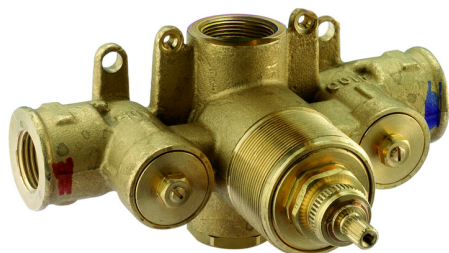

Exposed part for concealed thermo shower valve CHRONOS_CR007200

MODEL **CR007200**

Exposed part for concealed thermo shower valve, without stop valve, without concealed part, for items ZB007220

AVAILABLE FINISHINGS

-  **21** 21 Chrome
-  **2F** 2F Brushed Nickel
-  **2Q** 2Q Black Titanium

CHARACTERISTICS

Installation **Concealed**
 Required concealed parts **ZB007221**

Thermostatic

The Huber thermostatic is your personal water manager, helping you to handle, control and save water and energy.

3/4" Concealed thermostatic shower valve CONCEALED_ZB007221

MODEL **ZB007221**

3/4" Concealed thermostatic valve, without Stopvalve, without trim kit

AVAILABLE FINISHINGS

CHARACTERISTICS

Installation	Concealed
Cartridge Spare Parts	23.51A.HF
HF Thermostatic Valve	
Concealed	1

Piastra/Plate/Plaque/Platte/Placa
 2-3mm: XX 25-40 YY 76-91
 10mm: XX 16-31 YY 65-80

Thermostatic

The Huber thermostatic is your personal water manager, helping you to handle, control and save water and energy.