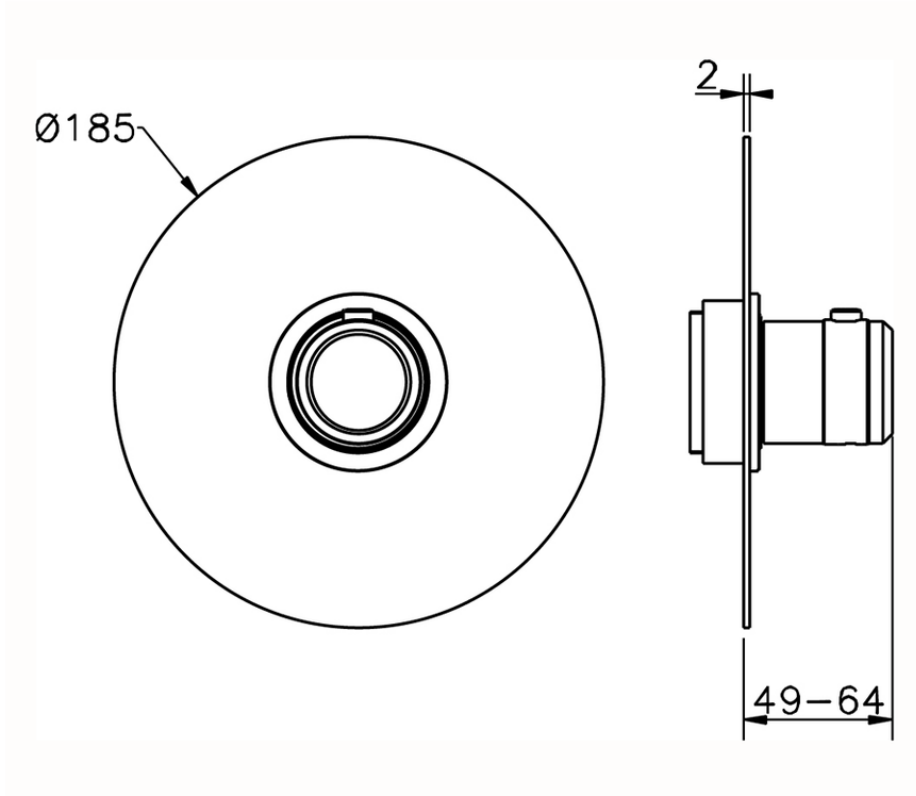

Exposed part for concealed thermo shower valve CHRONOS_CR007200

CR007200

<https://en.huberitalia.com/exposed-part-for-concealed-thermo-shower-valve-chronos-cr007200>

Piastra/Plate/Plaque/Platte/Placa

2-3mm: XX 25-40 YY 76-91

10mm: XX 16-31 YY 65-80

ZB007221

<https://en.huberitalia.com/3-4-concealed-thermostatic-shower-valve-concealed-zb007221>

2026-05-25