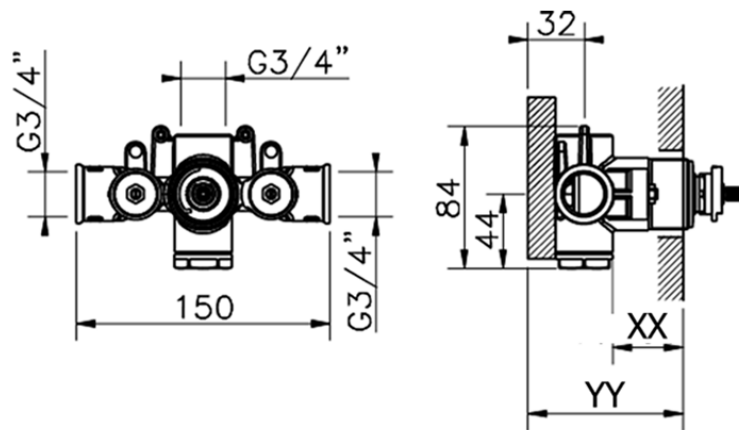

Exposed part for concealed thermo shower valve CHRONOS_CR007200

CR007200

<https://en.huberitalia.com/exposed-part-for-concealed-thermo-shower-valve-chronos-cr007200>

Piastra/Plate/Plaque/Platte/Placa

2-3mm: XX 25-40 YY 76-91

10mm: XX 16-31 YY 65-80

ZB007221

<https://en.huberitalia.com/3-4-concealed-thermostatic-shower-valve-concealed-zb007221>

2026-04-06