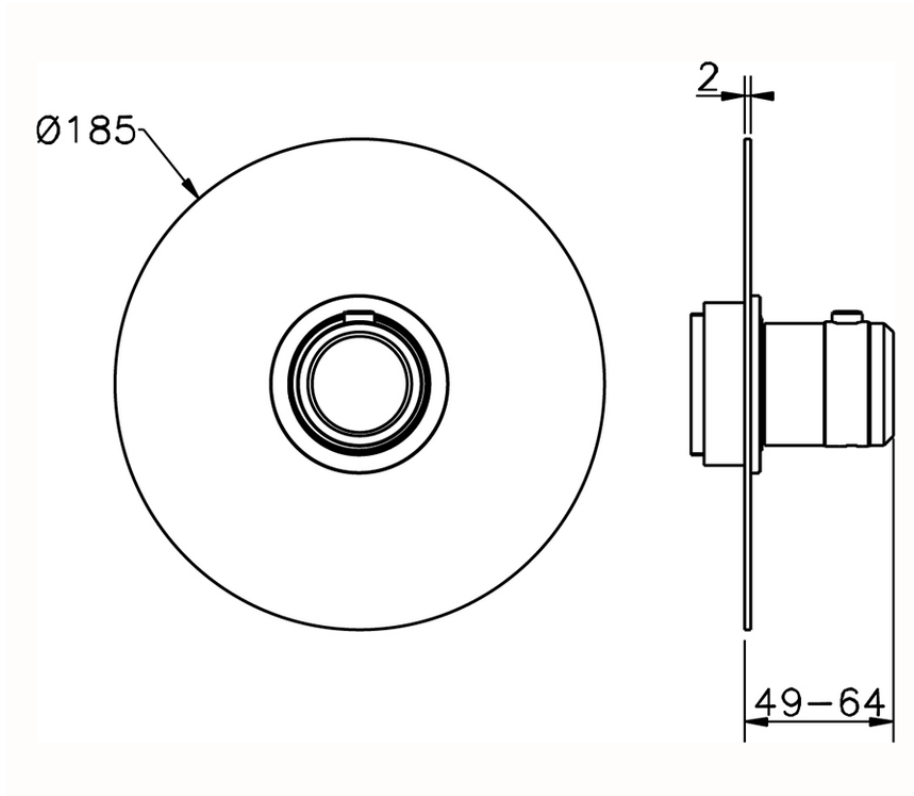

Exposed part for concealed thermo shower valve CHRONOS_CR007200

CR007200

<https://en.huberitalia.com/exposed-part-for-concealed-thermo-shower-valve-chronos-cr007200>

Piastra/Plate/Plaque/Platte/Placa
 2-3mm: XX 25-40 YY 76-91
 10mm: XX 16-31 YY 65-80

ZB007221

<https://en.huberitalia.com/3-4-concealed-thermostatic-shower-valve-concealed-zb007221>

2026-06-24