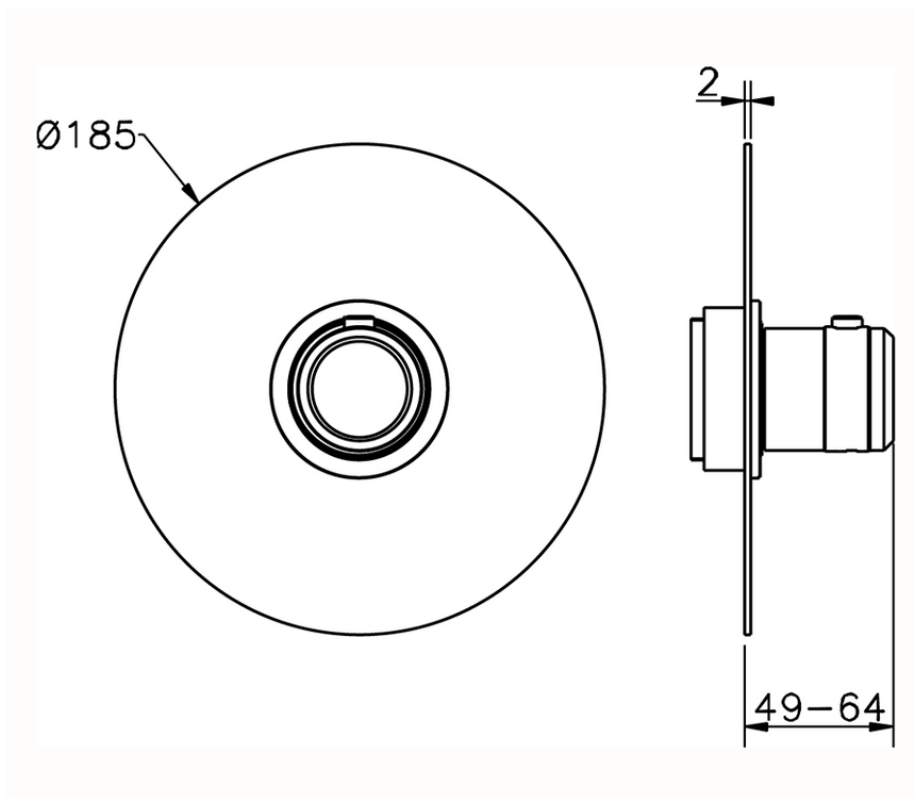

Exposed part for concealed thermo shower valve CHRONOS_CR007200

CR007200

<https://en.huberitalia.com/exposed-part-for-concealed-thermo-shower-valve-chronos-cr007200>

Piastra/Plate/Plaque/Platte/Placa

2-3mm: XX 25-40 YY 76-91

10mm: XX 16-31 YY 65-80

ZB007221

<https://en.huberitalia.com/3-4-concealed-thermostatic-shower-valve-concealed-zb007221>

2026-04-06