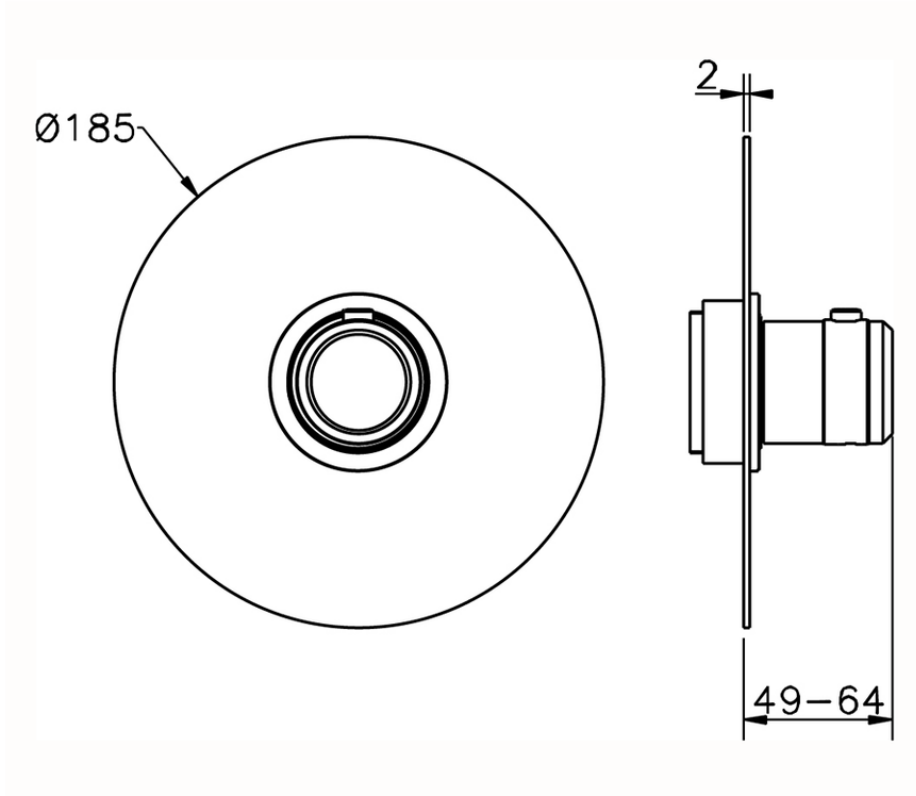

Exposed part for concealed thermo shower valve CHRONOS_CR007200

CR007200

<https://en.huberitalia.com/exposed-part-for-concealed-thermo-shower-valve-chronos-cr007200>

Piastra/Plate/Plaque/Platte/Placa

2-3mm: XX 25-40 YY 76-91

10mm: XX 16-31 YY 65-80

ZB007221

<https://en.huberitalia.com/3-4-concealed-thermostatic-shower-valve-concealed-zb007221>

2026-04-29