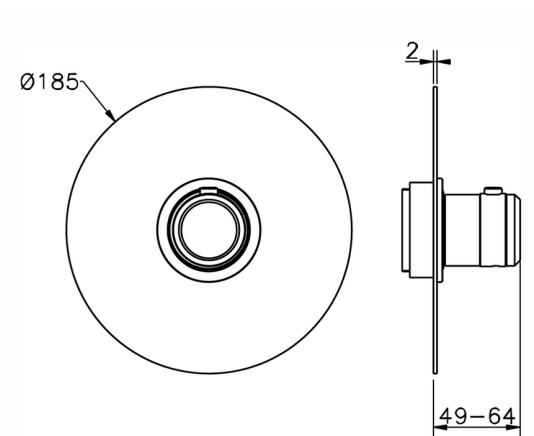

Exposed part for concealed thermo shower valve CHRONOS_CR007200

MODEL **CR007200**

Exposed part for concealed thermo shower valve, without stop valve, without concealed part, for items ZB007220

AVAILABLE FINISHINGS

-  **21** 21 Chrome
-  **2F** 2F Brushed Nickel
-  **2Q** 2Q Black Titanium

CHARACTERISTICS

Installation **Concealed**
 Required concealed parts **ZB007221**

Thermostatic

The Huber thermostatic is your personal water manager, helping you to handle, control and save water and energy.

3/4" Concealed thermostatic shower valve CONCEALED_ZB007221

MODEL **ZB007221**

3/4" Concealed thermostatic valve, without Stopvalve, without trim kit

AVAILABLE FINISHINGS

CHARACTERISTICS

Installation	Concealed
Cartridge Spare Parts	23.51A.HF
HF Thermostatic Valve	
Concealed	1

Piastra/Plate/Plaque/Platte/Placa
 2-3mm: XX 25-40 YY 76-91
 10mm: XX 16-31 YY 65-80

Thermostatic

The Huber thermostatic is your personal water manager, helping you to handle, control and save water and energy.