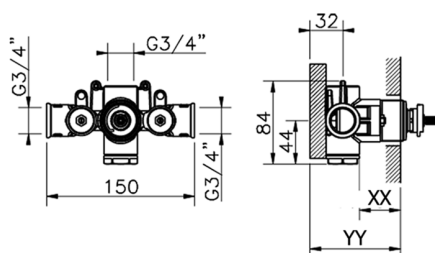

3/4" Concealed thermostatic shower valve CONCEALED_ZB007221

MODEL **ZB007221**

3/4" Concealed thermostatic valve, without Stopvalve, without trim kit

AVAILABLE FINISHINGS

CHARACTERISTICS

Installation	Concealed
Cartridge Spare Parts	23.51A.HF
HF Thermostatic Valve	
Concealed	1

Piastra/Plate/Plaque/Platte/Placa
 2-3mm: XX 25-40 YY 76-91
 10mm: XX 16-31 YY 65-80

Thermostatic

The Huber thermostatic is your personal water manager, helping you to handle, control and save water and energy.