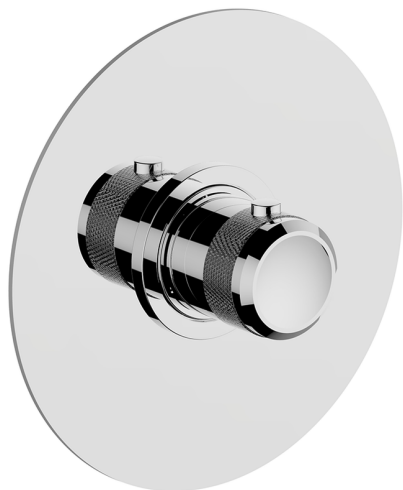

Exposed part for concealed thermo shower valve CHRONOS_CR007200

MODEL **CR007200**

Exposed part for concealed thermo shower valve, without stop valve, without concealed part, for items ZB007220

AVAILABLE FINISHINGS

-  **21** 21 Chrome
-  **2F** 2F Brushed Nickel
-  **2Q** 2Q Black Titanium

CHARACTERISTICS

Installation **Concealed**
 Required concealed parts **ZB007221**

Thermostatic

The Huber thermostatic is your personal water manager, helping you to handle, control and save water and energy.

3/4" Concealed thermostatic shower valve CONCEALED_ZB007221

MODEL **ZB007221**

3/4" Concealed thermostatic valve, without Stopvalve, without trim kit

AVAILABLE FINISHINGS

CHARACTERISTICS

Installation	Concealed
Cartridge Spare Parts	23.51A.HF
HF Thermostatic Valve	
Concealed	1

Piastra/Plate/Plaque/Platte/Placa
 2-3mm: XX 25-40 YY 76-91
 10mm: XX 16-31 YY 65-80

Thermostatic

The Huber thermostatic is your personal water manager, helping you to handle, control and save water and energy.