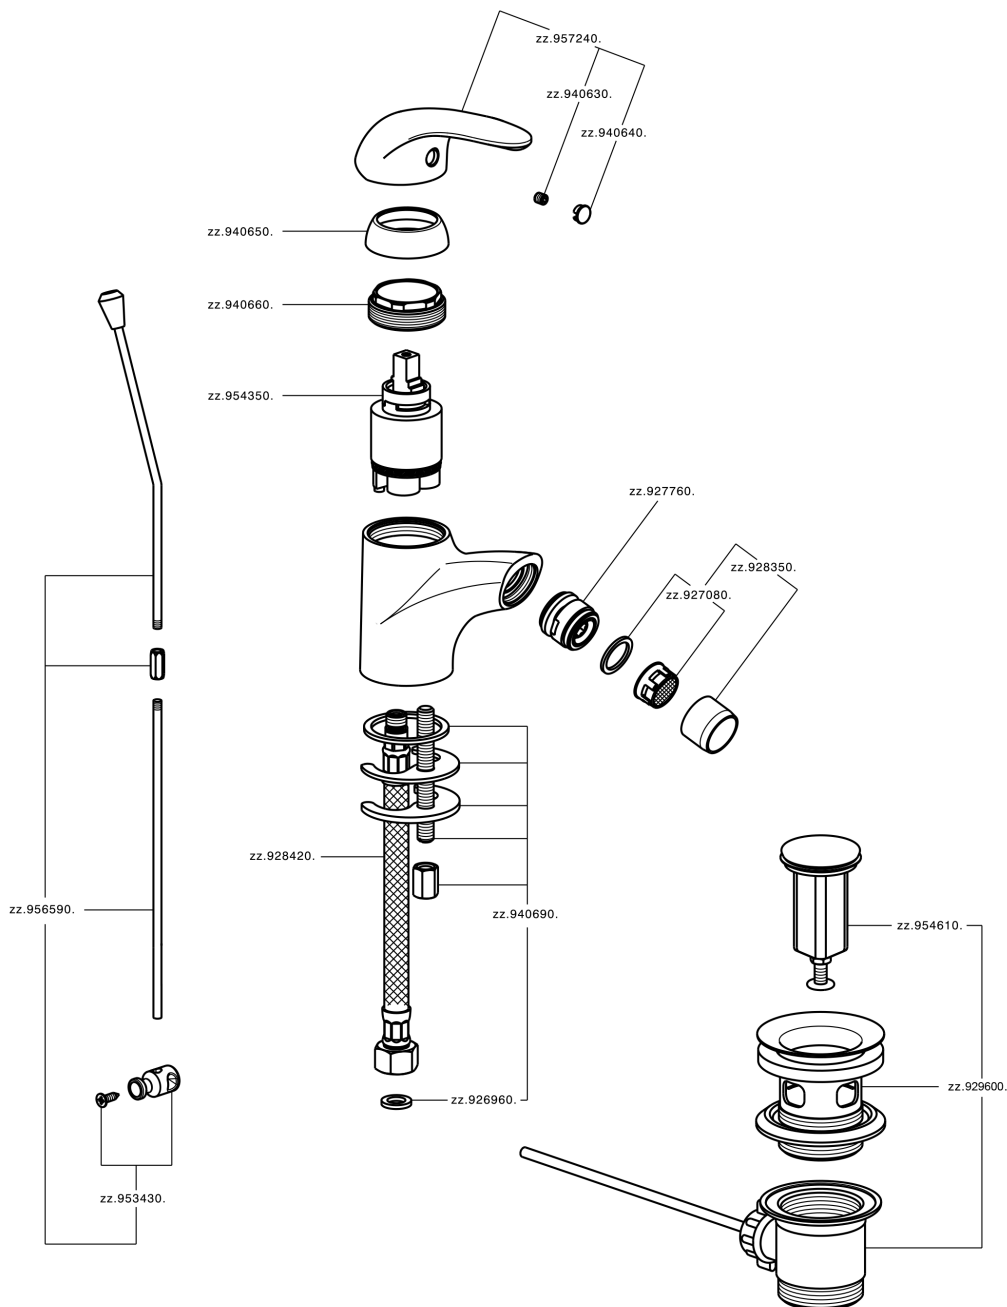

## Single lever bidet mixer NORMA\_NM000550

MODEL **NM000550**

Single lever bidet mixer, with 1"1/4 automatic pop up waste, G.3/8" stainless steel flexible hoses

AVAILABLE FINISHINGS

**21** 21 Chrome

CHARACTERISTICS

Cartridge Spare Parts **ZZ94034000**

**35 mm Cartridge**

## Single lever bidet mixer NORMA\_NM000550

NM000550

<https://en.huberitalia.com/single-lever-bidet-mixer-norma-nm000550>

2025-04-17