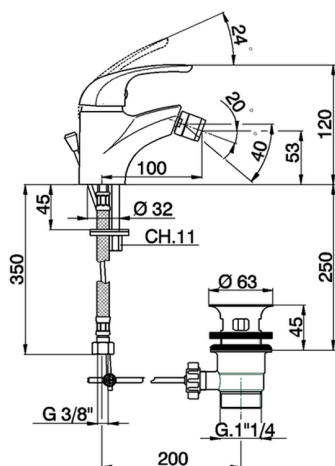

## Single lever bidet mixer NORMA\_NM000550

MODEL **NM000550**

Single lever bidet mixer, with 1"1/4 automatic pop up waste, G.3/8" stainless steel flexible hoses

AVAILABLE FINISHINGS

**21** 21 Chrome

CHARACTERISTICS

Cartridge Spare Parts **ZZ94034000**

**35 mm Cartridge**

## Single lever bidet mixer NORMA\_NM000550

NM000550

<https://en.huberitalia.com/single-lever-bidet-mixer-norma-nm000550>

2025-04-17