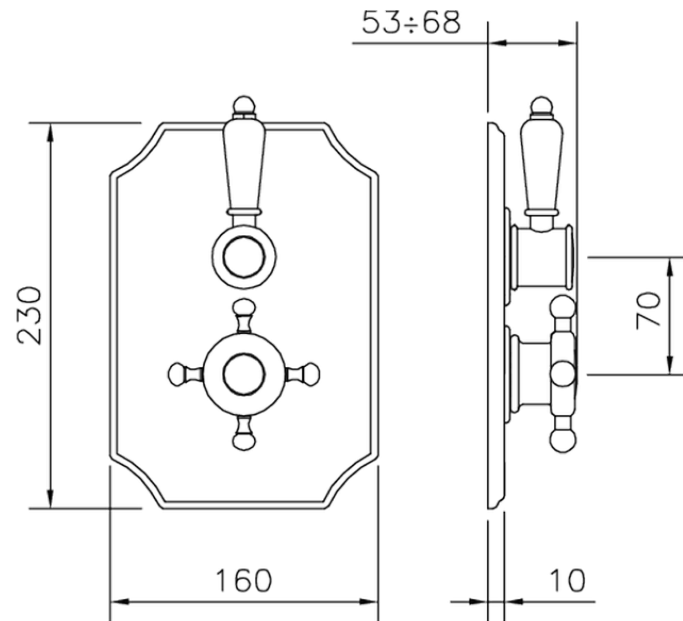

Exposed part for 1-outlet con.thermo.shower valve THERMO_VT007280

VT007280

<https://en.huberitalia.com/exposed-part-for-1-outlet-con-thermo-shower-valve-thermo-vt007280>

ZB007341

<https://en.huberitalia.com/1-outlet-concealed-thermostatic-shower-valve-concealed-zb007341>

ZB007281

<https://en.huberitalia.com/1-outlet-concealed-thermostatic-shower-valve-concealed-zb007281>

2024-12-19