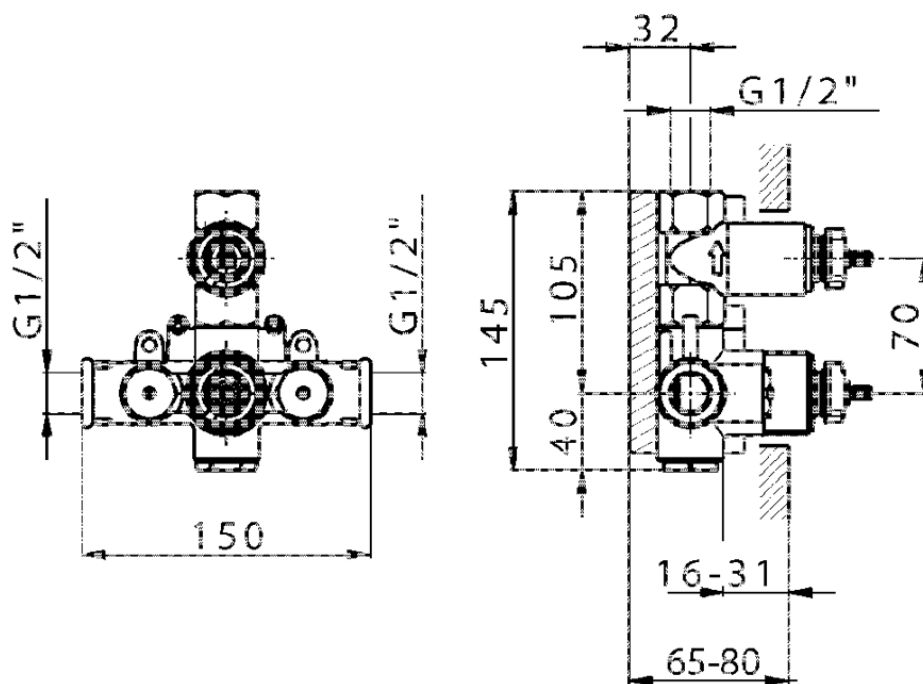

Exposed part for 1-outlet con.thermo.shower valve THERMO_VT007280

VT007280

<https://en.huberitalia.com/exposed-part-for-1-outlet-con-thermo-shower-valve-thermo-vt007280>

ZB007341

<https://en.huberitalia.com/1-outlet-concealed-thermostatic-shower-valve-concealed-zb007341>

ZB007281

<https://en.huberitalia.com/1-outlet-concealed-thermostatic-shower-valve-concealed-zb007281>

2024-12-19