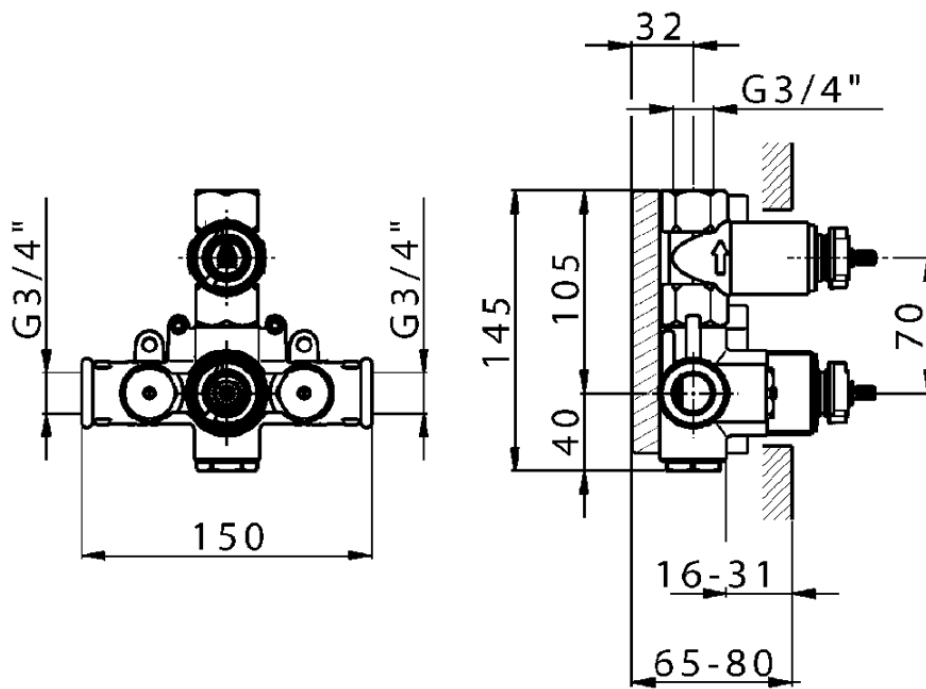

Exposed part for 1-outlet con.thermo.shower valve THERMO_VT007280

VT007280

<https://en.huberitalia.com/exposed-part-for-1-outlet-con-thermo-shower-valve-thermo-vt007280>

ZB007341

<https://en.huberitalia.com/1-outlet-concealed-thermostatic-shower-valve-concealed-zb007341>

ZB007281

<https://en.huberitalia.com/1-outlet-concealed-thermostatic-shower-valve-concealed-zb007281>

2024-12-19