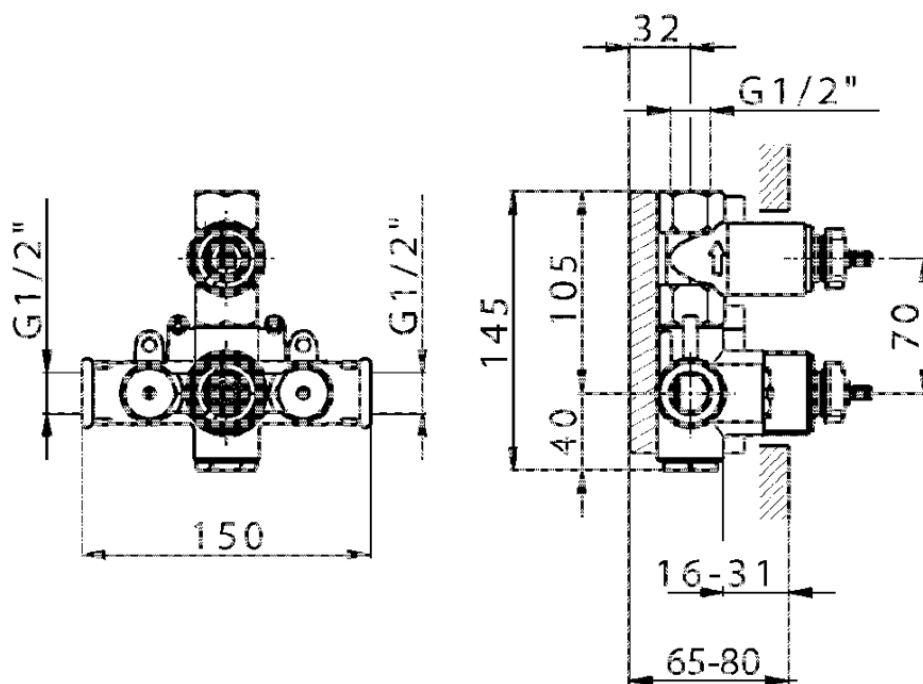

Exposed part for 1-outlet con.thermo.shower valve THERMO_VT007280

VT007280

<https://en.huberitalia.com/exposed-part-for-1-outlet-con-thermo-shower-valve-thermo-vt007280>

ZB007341

<https://en.huberitalia.com/1-outlet-concealed-thermostatic-shower-valve-concealed-zb007341>

ZB007281

<https://en.huberitalia.com/1-outlet-concealed-thermostatic-shower-valve-concealed-zb007281>

2024-12-18