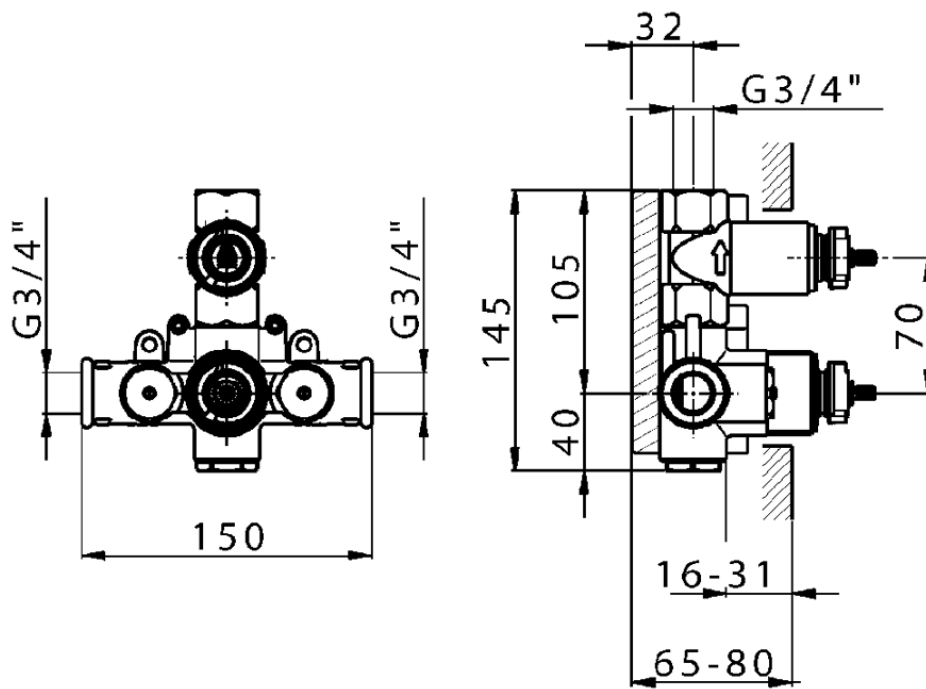

Exposed part for 1-outlet con.thermo.shower valve THERMO_VT007280

VT007280

<https://en.huberitalia.com/exposed-part-for-1-outlet-con-thermo-shower-valve-thermo-vt007280>

ZB007341

<https://en.huberitalia.com/1-outlet-concealed-thermostatic-shower-valve-concealed-zb007341>

ZB007281

<https://en.huberitalia.com/1-outlet-concealed-thermostatic-shower-valve-concealed-zb007281>

2024-12-18