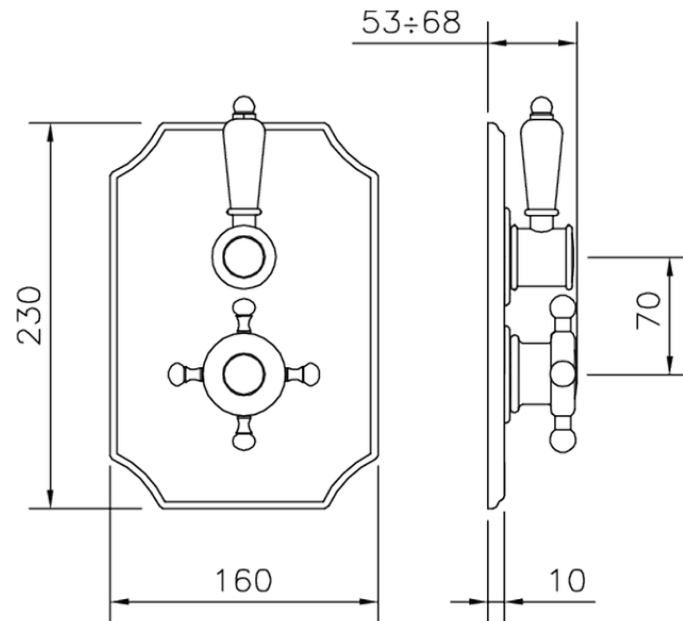

Exposed part for 1-outlet con.thermo.shower valve THERMO_VT007280

VT007280

<https://en.huberitalia.com/exposed-part-for-1-outlet-con-thermo-shower-valve-thermo-vt007280>

ZB007341

<https://en.huberitalia.com/1-outlet-concealed-thermostatic-shower-valve-concealed-zb007341>

ZB007281

<https://en.huberitalia.com/1-outlet-concealed-thermostatic-shower-valve-concealed-zb007281>

2024-12-18