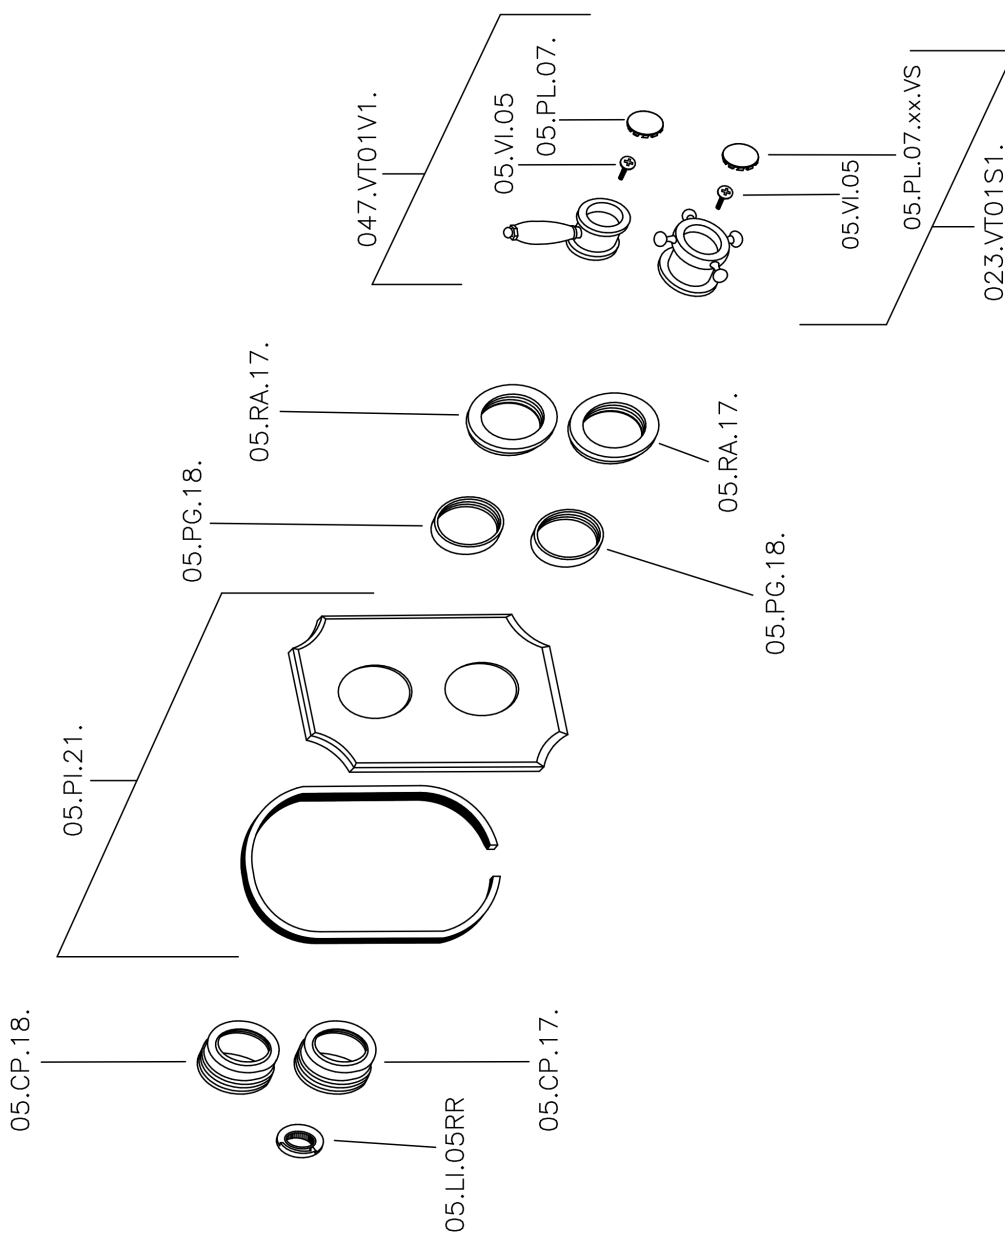

Exposed part for 1-outlet con.thermo.shower valve THERMO_VT007280

VT007280

<https://en.huberitalia.com/exposed-part-for-1-outlet-con-thermo-shower-valve-thermo-vt007280>

1-outlet Concealed thermostatic shower valve CONCEALED_ZB007341

ZB007341

<https://en.huberitalia.com/1-outlet-concealed-thermostatic-shower-valve-concealed-zb007341>

1-outlet Concealed thermostatic shower valve CONCEALED_ZB007281

ZB007281

<https://en.huberitalia.com/1-outlet-concealed-thermostatic-shower-valve-concealed-zb007281>