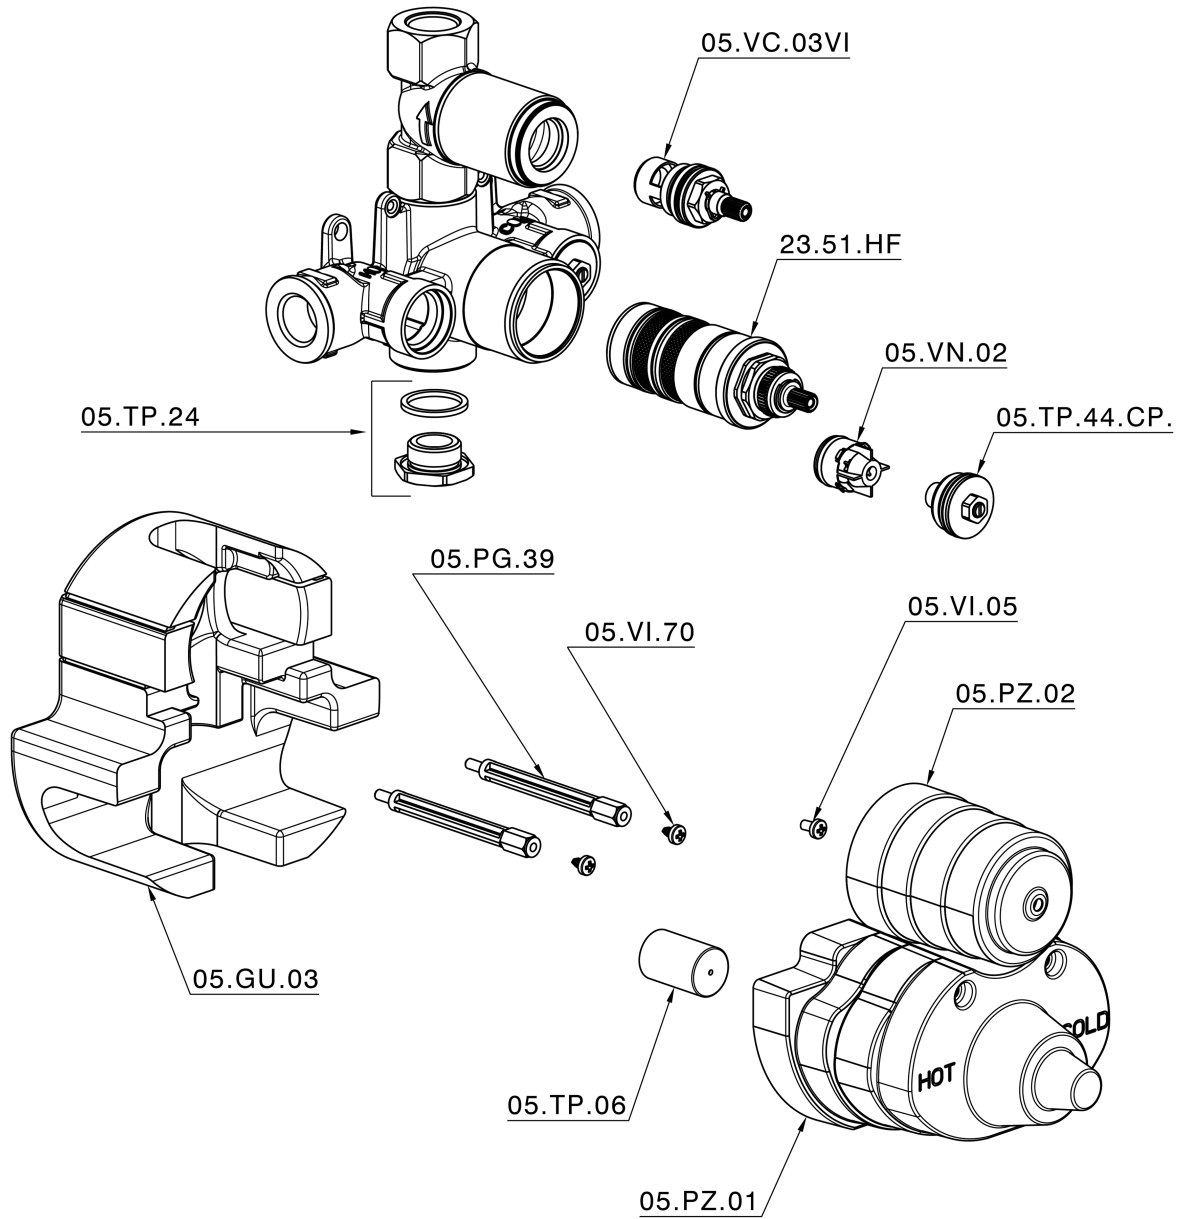

Exposed part for 1-outlet con.thermo.shower valve THERMO_VT007280

VT007280

<https://en.huberitalia.com/exposed-part-for-1-outlet-con-thermo-shower-valve-thermo-vt007280>

1-outlet Concealed thermostatic shower valve CONCEALED_ZB007341

ZB007341

<https://en.huberitalia.com/1-outlet-concealed-thermostatic-shower-valve-concealed-zb007341>

1-outlet Concealed thermostatic shower valve CONCEALED_ZB007281

ZB007281

<https://en.huberitalia.com/1-outlet-concealed-thermostatic-shower-valve-concealed-zb007281>

2024-12-18