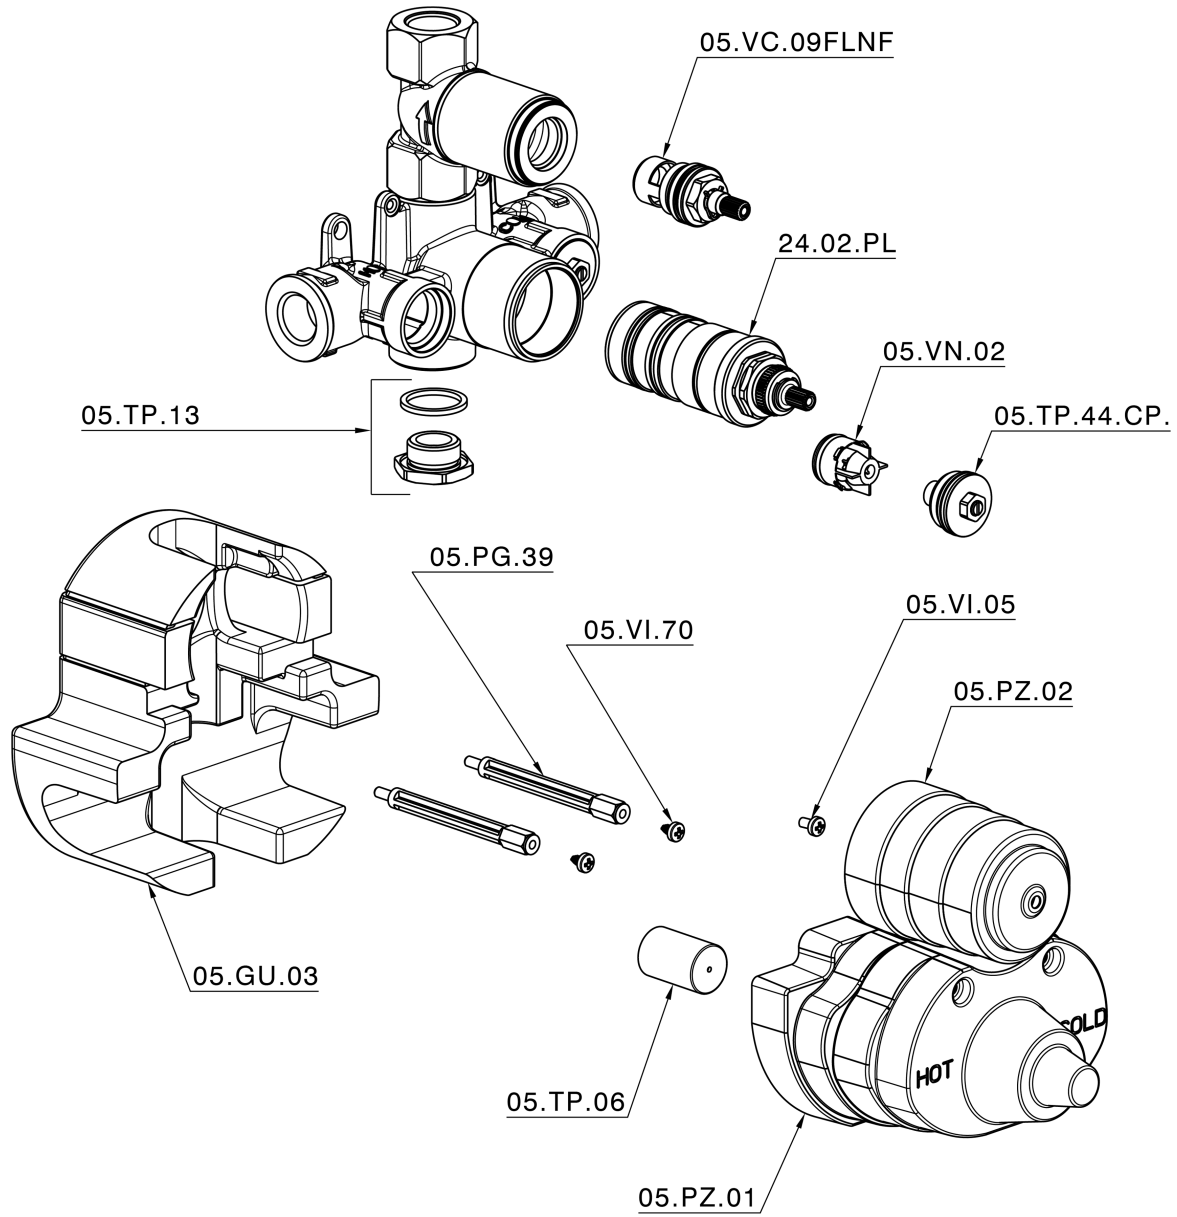

Exposed part for 1-outlet con.thermo.shower valve THERMO_VT007280

VT007280

<https://en.huberitalia.com/exposed-part-for-1-outlet-con-thermo-shower-valve-thermo-vt007280>

1-outlet Concealed thermostatic shower valve CONCEALED_ZB007341

ZB007341

<https://en.huberitalia.com/1-outlet-concealed-thermostatic-shower-valve-concealed-zb007341>

1-outlet Concealed thermostatic shower valve CONCEALED_ZB007281

ZB007281

<https://en.huberitalia.com/1-outlet-concealed-thermostatic-shower-valve-concealed-zb007281>

2024-12-18