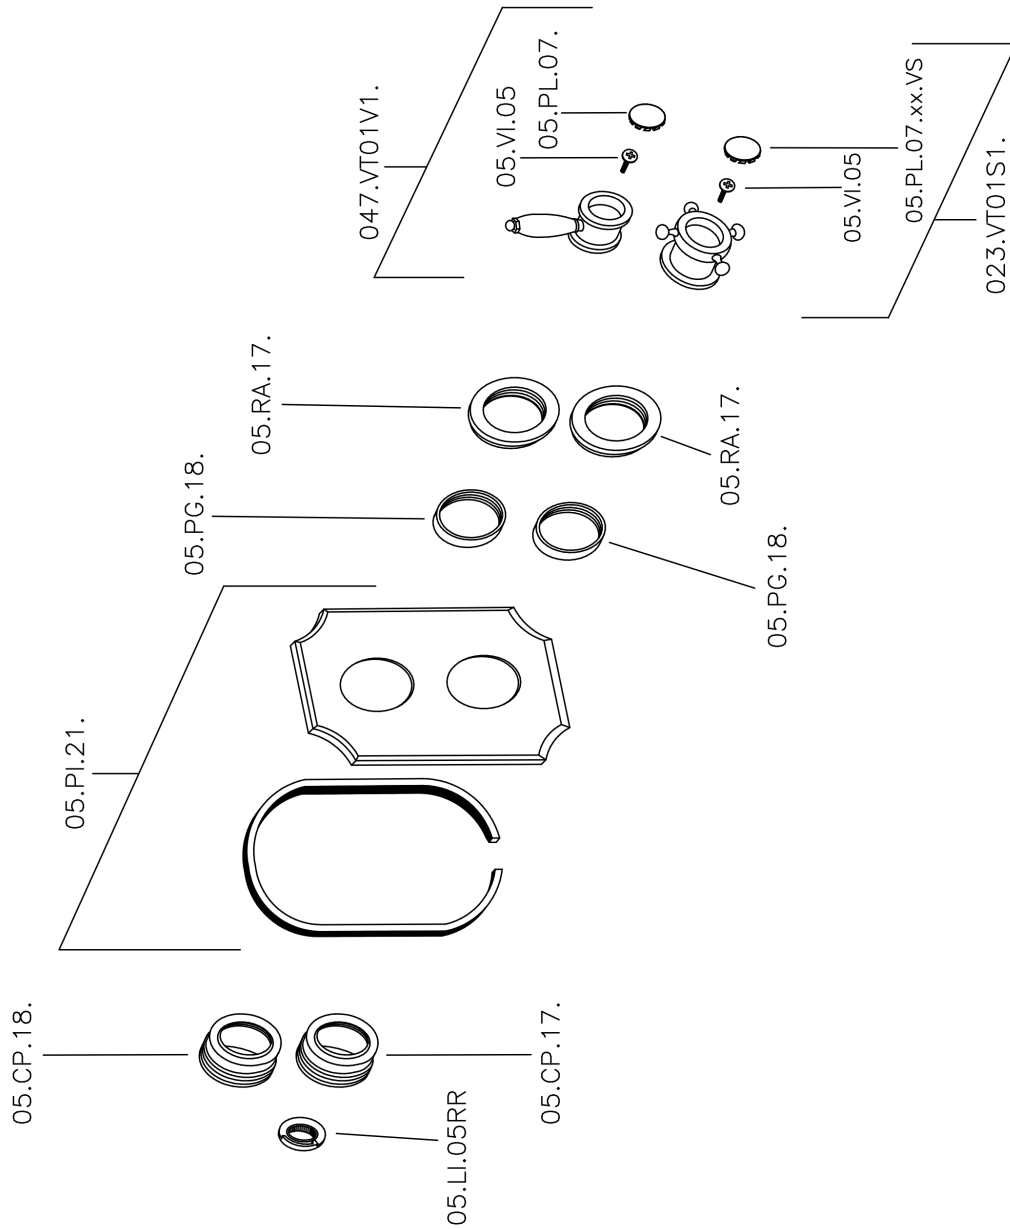

## Exposed part for 1-outlet con.thermo.shower valve THERMO\_VT007280

MODEL **VT007280**

Exposed part for 1-outlet con.thermo.shower valve, stop valve, without concealed part, for items ZB007281-ZB007341

### CHARACTERISTICS

Installation **Concealed**  
 Required concealed parts **ZB007341**  
**ZB007281**

## Exposed part for 1-outlet con.thermo.shower valve THERMO\_VT007280

VT007280

<https://en.huberitalia.com/exposed-part-for-1-outlet-con-thermo-shower-valve-thermo-vt007280>

1-outlet Concealed thermostatic shower valve **CONCEALED\_ZB007341**

MODEL **ZB007341**

1-outlet Concealed thermostatic shower valve, stopvalve with 3/4" outlet, without trim kit

AVAILABLE FINISHINGS

 **04** 04 Without finishing

CHARACTERISTICS

Installation	<b>Concealed</b>
Cartridge Spare Parts	<b>23.51A.HF</b>
<b>HF Thermostatic Valve</b>	
Concealed	<b>1</b>