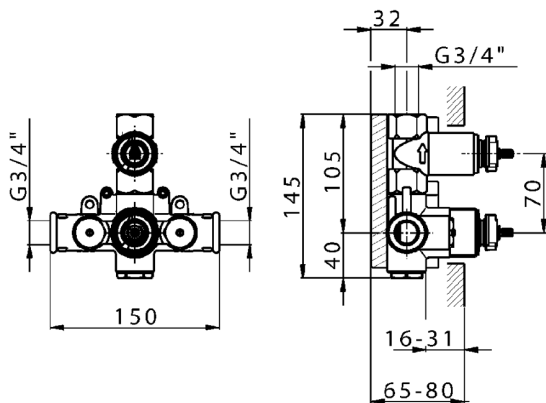

## Exposed part for 1-outlet con.thermo.shower valve THERMO\_VT007280

VT007280

<https://en.huberitalia.com/exposed-part-for-1-outlet-con-thermo-shower-valve-thermo-vt007280>

1-outlet Concealed thermostatic shower valve **CONCEALED\_ZB007341**

MODEL **ZB007341**

1-outlet Concealed thermostatic shower valve, stopvalve with 3/4" outlet, without trim kit

AVAILABLE FINISHINGS

 **04** 04 Without finishing

CHARACTERISTICS

Installation	<b>Concealed</b>
Cartridge Spare Parts	<b>23.51A.HF</b>
<b>HF Thermostatic Valve</b>	
Concealed	<b>1</b>