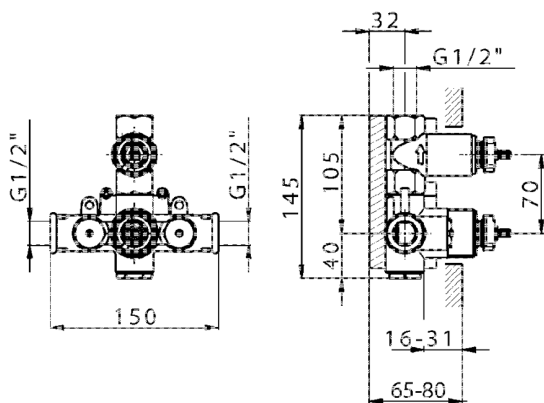

1-outlet Concealed thermostatic shower valve, Stopvalve with 1/2" outlet, without trim kit

AVAILABLE FINISHINGS

 **04** 04 Without finishing

CHARACTERISTICS

Installation	<b>Concealed</b>
Cartridge Spare Parts	<b>24.04A.PP</b>
<b>8x20 Plus P Thermostatic Valve</b>	
Concealed	<b>1</b>