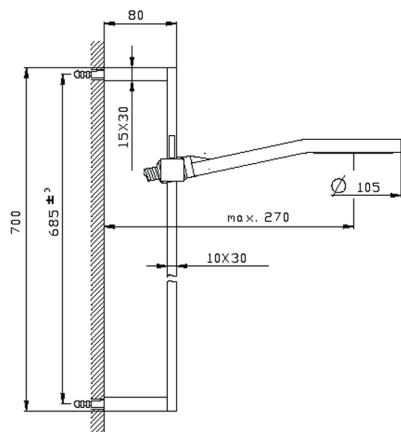

Showerset SHOWER_SS011100

MODEL **SS011100**

Showerset, 70 cm sliding rail bar with sliding bracket, D. 105 mm ABS one spray handshower, 150 cm SUPREME smooth flexible hose

AVAILABLE FINISHINGS

21 21 Chrome

CHARACTERISTICS

Showerset SHOWER_SS011100

SS011100

<https://en.huberitalia.com/showerset-shower-ss011100>

2024-11-15