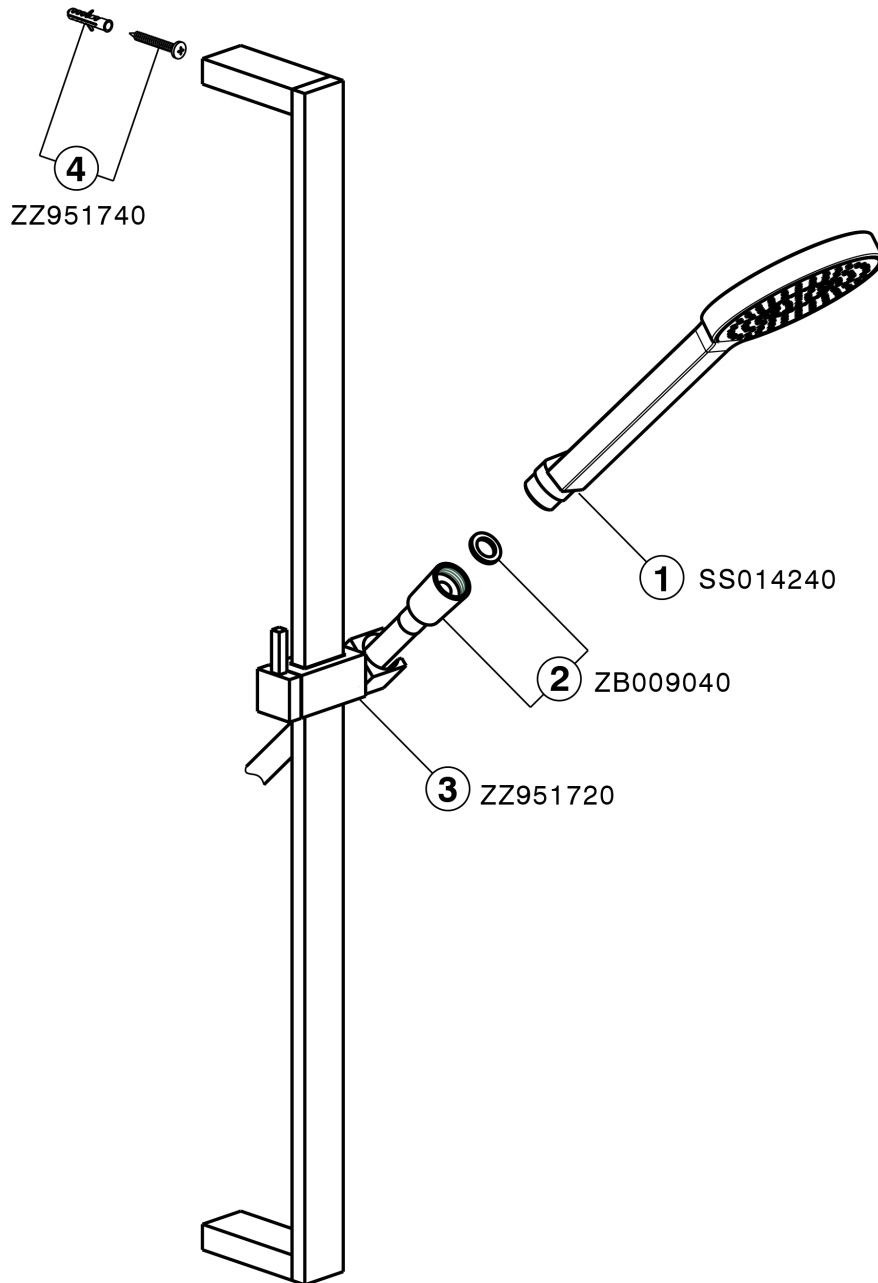

Showerset SHOWER_SS011100

MODEL **SS011100**

Showerset, 70 cm sliding rail bar with sliding bracket, D. 105 mm ABS one spray handshower, 150 cm SUPREME smooth flexible hose

AVAILABLE FINISHINGS

21 21 Chrome

CHARACTERISTICS

Showerset SHOWER_SS011100

SS011100

<https://en.huberitalia.com/showerset-shower-ss011100>

2024-11-15