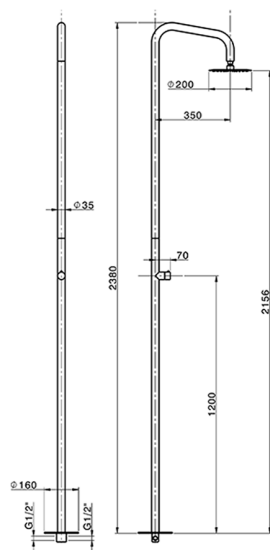

Free Standing Progressive Shower Column COMMUNITY_LX005130

MODEL **LX005130**

Free Standing Progressive Shower Column, for Indoor/Outdoor use, D.200 mm INOX round showerhead, INOX AISI 316L

AVAILABLE FINISHINGS

D1 D1 Brushed Inox

CHARACTERISTICS

Cartridge Spare Parts **ZZ9C292000**

25 mm Progressive single-lever cartridge

2024-12-22