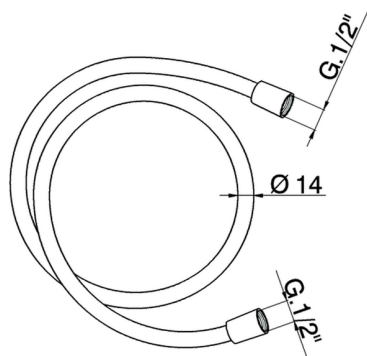

150 cm smooth SUPREME Flexible Hose SHOWER_ZB009040

MODEL **ZB009040**

150 cm smooth SUPREME Flexible Hose

AVAILABLE FINISHINGS

-  **21** 21 Chrome
-  **24** 24 Gold
-  **2B** 2B Polished Nickel
-  **2F** 2F Brushed Nickel
-  **40** 40 Matt Black
-  **4Q** 4Q Matt White
-  **26** 26 Old Copper
-  **2W** 2W Brushed Gold