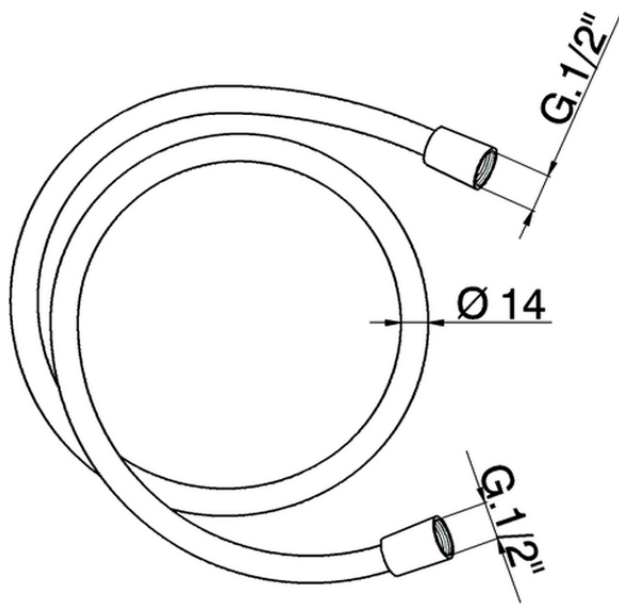

## 150 cm smooth SUPREME Flexible Hose SHOWER\_ZB009040

ZB009040

<https://en.huberitalia.com/150-cm-smooth-supreme-flexible-hose-shower-zb009040>

2024-11-24