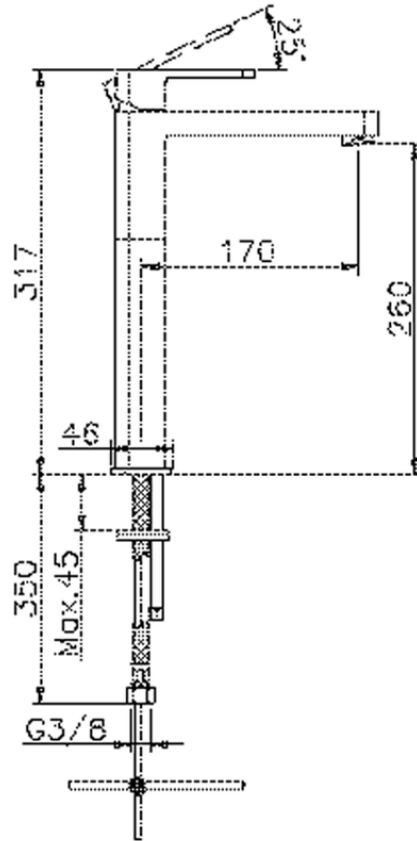

Single lever tall washbasin mixer DADO_DD003540

DD003540

<https://en.huberitalia.com/single-lever-tall-washbasin-mixer-dado-dd003540>

2024-11-24