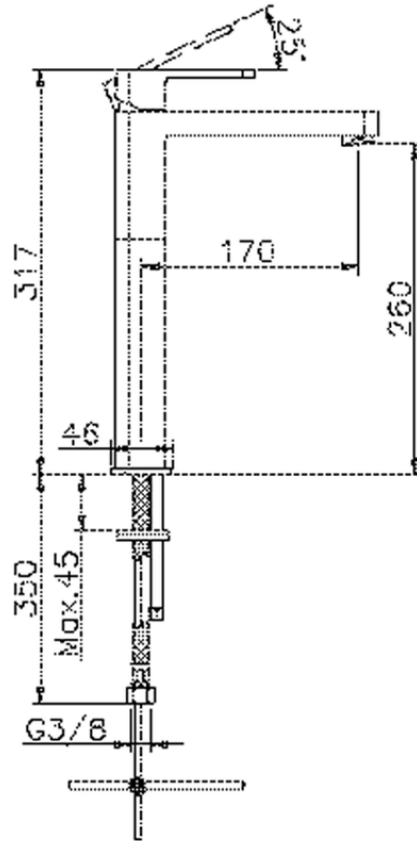

## Single lever tall washbasin mixer DADO\_DD003540

DD003540

<https://en.huberitalia.com/single-lever-tall-washbasin-mixer-dado-dd003540>

2024-11-23