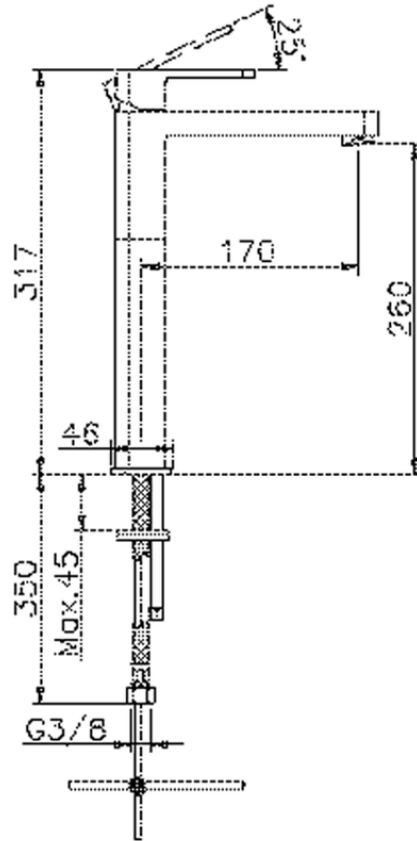

Single lever tall washbasin mixer DADO_DD003540

DD003540

<https://en.huberitalia.com/single-lever-tall-washbasin-mixer-dado-dd003540>

2024-11-21