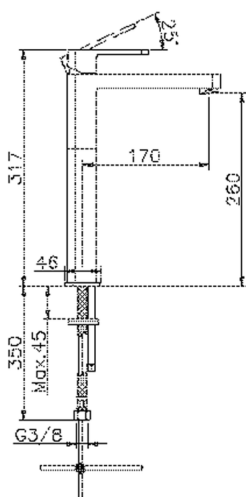

Single lever tall washbasin mixer DADO_DD003540

MODEL **DD003540**

Single lever tall washbasin mixer, without automatic pop-up waste, G.3/8" stainless steel flexible hoses

AVAILABLE FINISHINGS

-  **21** 21 Chrome
-  **2B** 2B Polished Nickel
-  **2F** 2F Brushed Nickel
-  **40** 40 Matt Black
-  **4Q** 4Q Matt White