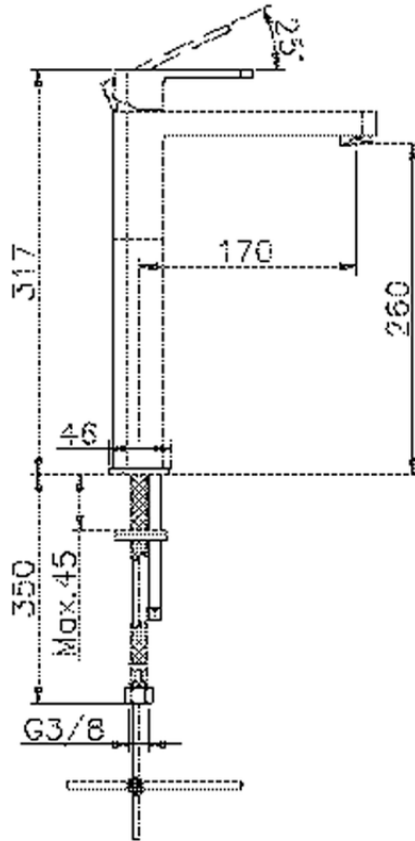

Single lever tall washbasin mixer DADO_DD003540

DD003540

<https://en.huberitalia.com/single-lever-tall-washbasin-mixer-dado-dd003540>

2024-11-21