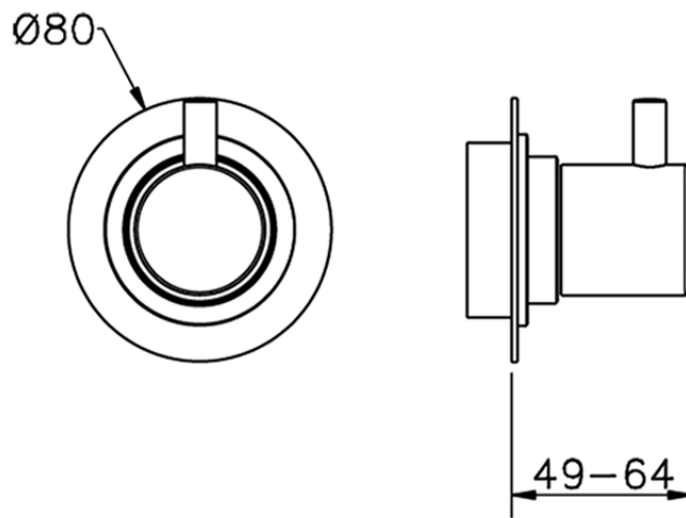

Stopvalve exposed part NUOVA KIRUNA_K2003310

K2003310

<https://en.huberitalia.com/stopvalve-exposed-part-nuova-kiruna-k2003310>

2026-05-18