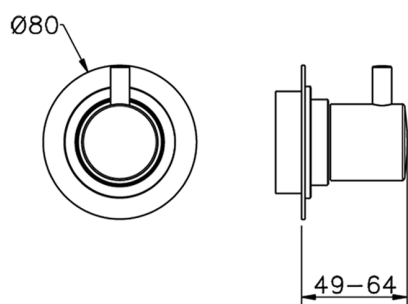

Stopvalve exposed part NUOVA KIRUNA_K2003310

MODEL **K2003310**

Stopvalve exposed part, without concealed part, for item ZB003330-ZB003340

AVAILABLE FINISHINGS

-  **21** 21 Chrome
-  **26** 26 Old Copper
-  **2F** 2F Brushed Nickel
-  **2W** 2W Brushed Gold
-  **40** 40 Matt Black
-  **4Q** 4Q Matt White