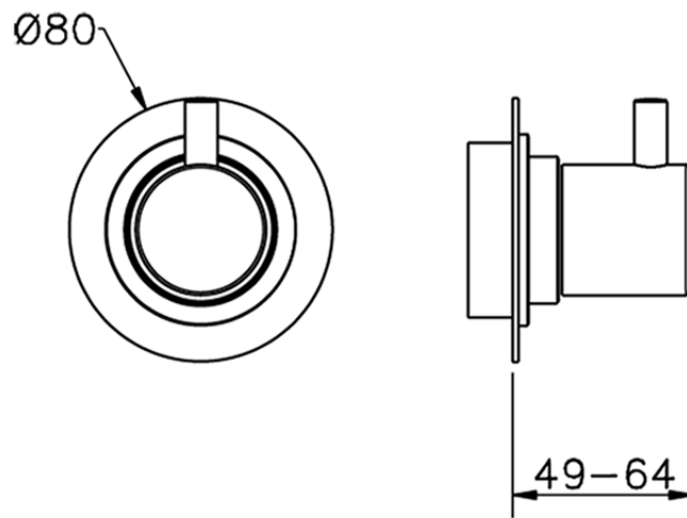

## Stopvalve exposed part NUOVA KIRUNA\_K2003310

K2003310

<https://en.huberitalia.com/stopvalve-exposed-part-nuova-kiruna-k2003310>

2026-06-28