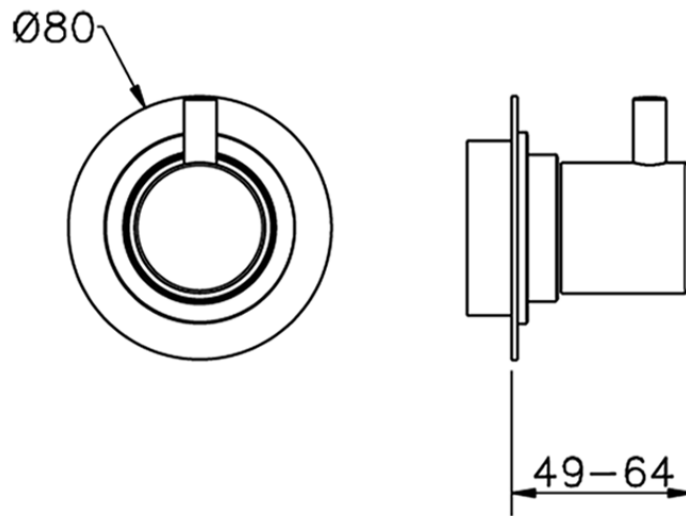

## Stopvalve exposed part NUOVA KIRUNA\_K2003310

K2003310

<https://en.huberitalia.com/stopvalve-exposed-part-nuova-kiruna-k2003310>

2026-04-06