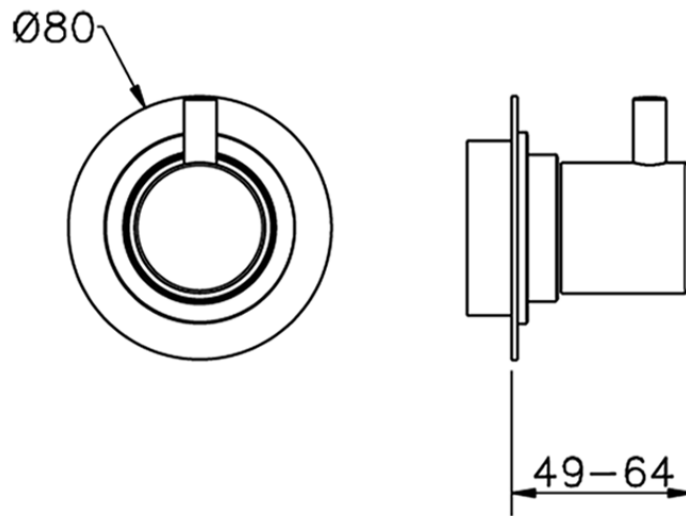

## Stopvalve exposed part NUOVA KIRUNA\_K2003310

K2003310

<https://en.huberitalia.com/stopvalve-exposed-part-nuova-kiruna-k2003310>

2026-05-18