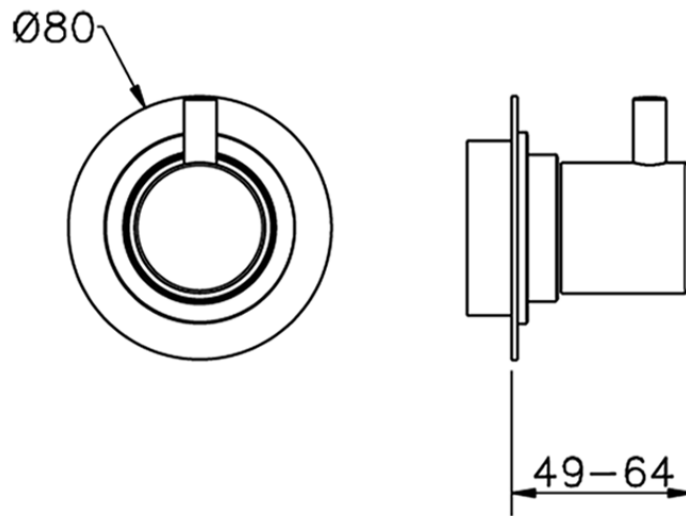

## Stopvalve exposed part NUOVA KIRUNA\_K2003310

K2003310

<https://en.huberitalia.com/stopvalve-exposed-part-nuova-kiruna-k2003310>

2026-06-07