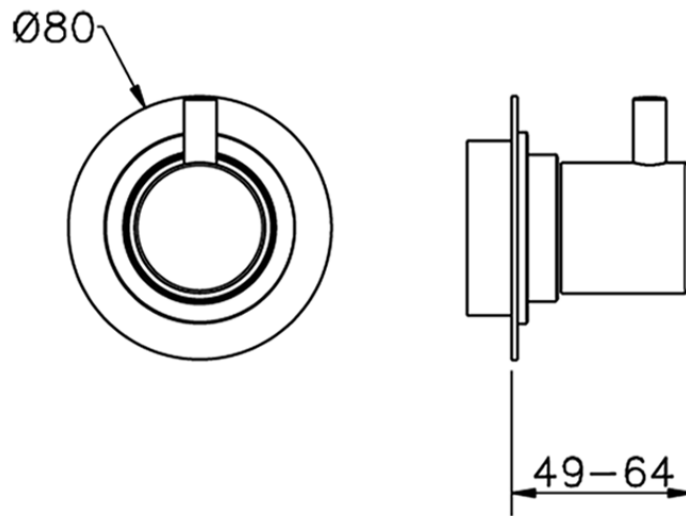

Stopvalve exposed part NUOVA KIRUNA_K2003310

K2003310

<https://en.huberitalia.com/stopvalve-exposed-part-nuova-kiruna-k2003310>

2026-04-09