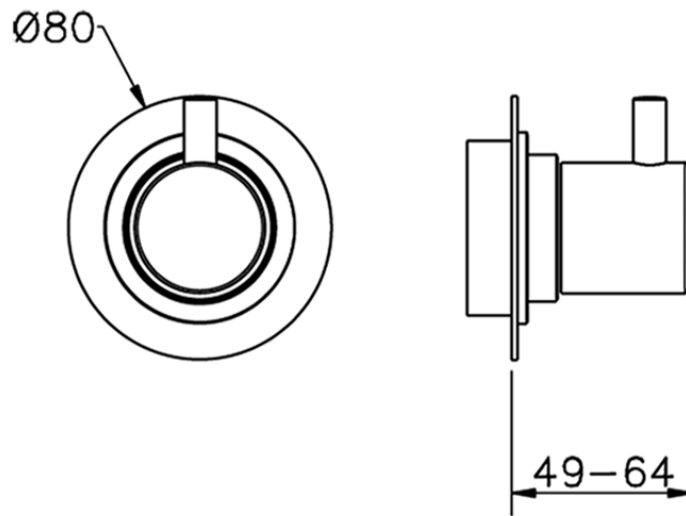

Stopvalve exposed part NUOVA KIRUNA_K2003310

K2003310

<https://en.huberitalia.com/stopvalve-exposed-part-nuova-kiruna-k2003310>

2026-06-08