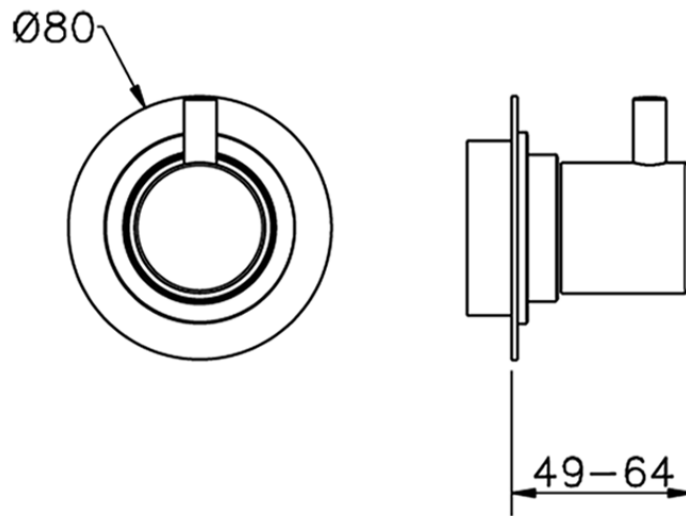

Stopvalve exposed part NUOVA KIRUNA_K2003310

K2003310

<https://en.huberitalia.com/stopvalve-exposed-part-nuova-kiruna-k2003310>

2026-06-29