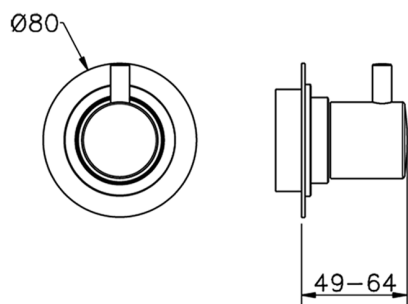

Stopvalve exposed part NUOVA KIRUNA_K2003310

MODEL **K2003310**

Stopvalve exposed part, without concealed part, for item ZB003330-ZB003340

AVAILABLE FINISHINGS

- **21** 21 Chrome
- **26** 26 Old Copper
- **2F** 2F Brushed Nickel
- **2W** 2W Brushed Gold
- **40** 40 Matt Black
- **4Q** 4Q Matt White

CHARACTERISTICS

Installation **Concealed**
Required concealed parts **ZB003340**
ZB003330

2026-05-18