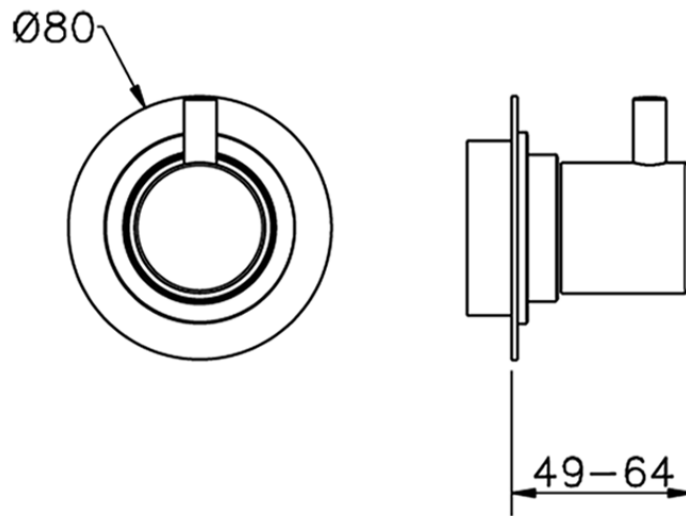

Stopvalve exposed part NUOVA KIRUNA_K2003310

K2003310

<https://en.huberitalia.com/stopvalve-exposed-part-nuova-kiruna-k2003310>

2026-06-07