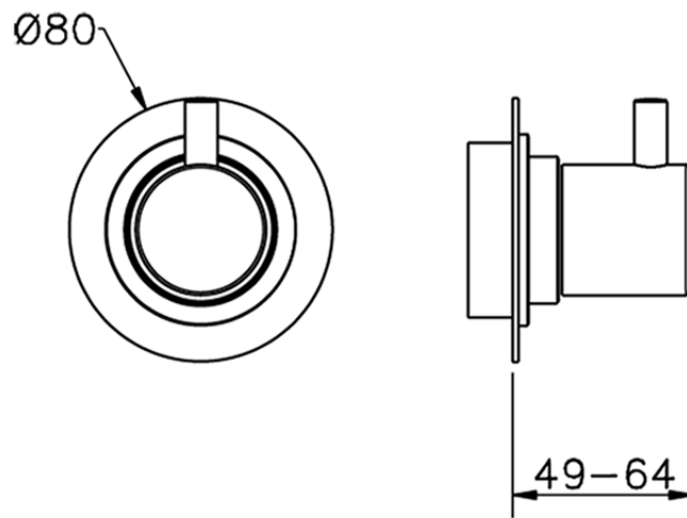

Stopvalve exposed part NUOVA KIRUNA_K2003310

K2003310

<https://en.huberitalia.com/stopvalve-exposed-part-nuova-kiruna-k2003310>

2026-04-06