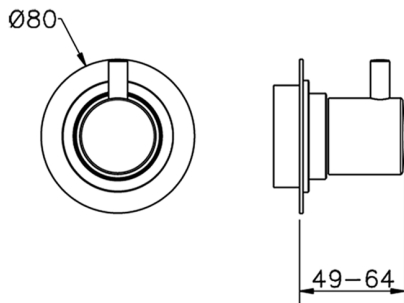

Stopvalve exposed part NUOVA KIRUNA_K2003310

MODEL **K2003310**

Stopvalve exposed part, without concealed part, for item ZB003330-ZB003340

AVAILABLE FINISHINGS

-  **21** 21 Chrome
-  **26** 26 Old Copper
-  **2F** 2F Brushed Nickel
-  **2W** 2W Brushed Gold
-  **40** 40 Matt Black
-  **4Q** 4Q Matt White