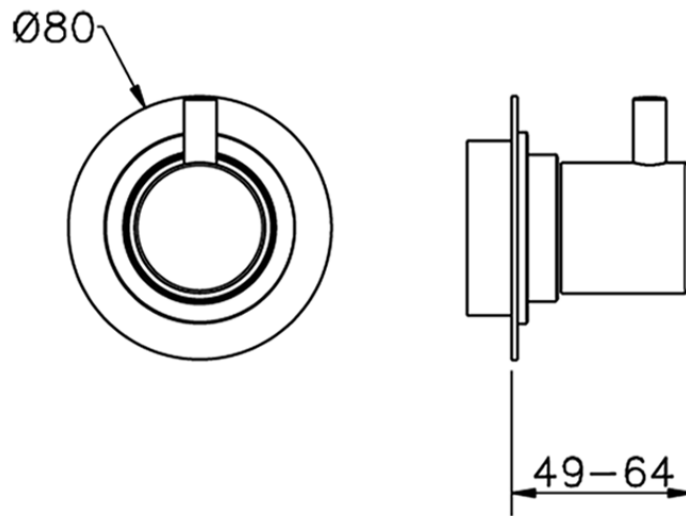

Stopvalve exposed part NUOVA KIRUNA_K2003310

K2003310

<https://en.huberitalia.com/stopvalve-exposed-part-nuova-kiruna-k2003310>

2026-04-27