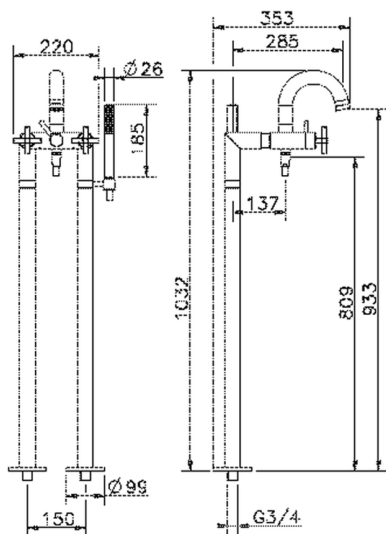

## Floor mounted bath mixer SUITE\_SU004200

MODEL **SU004200**

Floor mounted bath mixer, shower bracket, ABS 27 mm minimalistic one spray handshower, 150 cm Brass flexible hose

### CHARACTERISTICS

Cartridge Spare Parts **ZZ95409000**

**35 mm Cartridge**

### EcoStop

EcoStop feature limits water flow to approximately 50% of maximum output with one point of resistance on setting. Push slightly past the middle stop only when full water output is required. This will save water up to 50%.