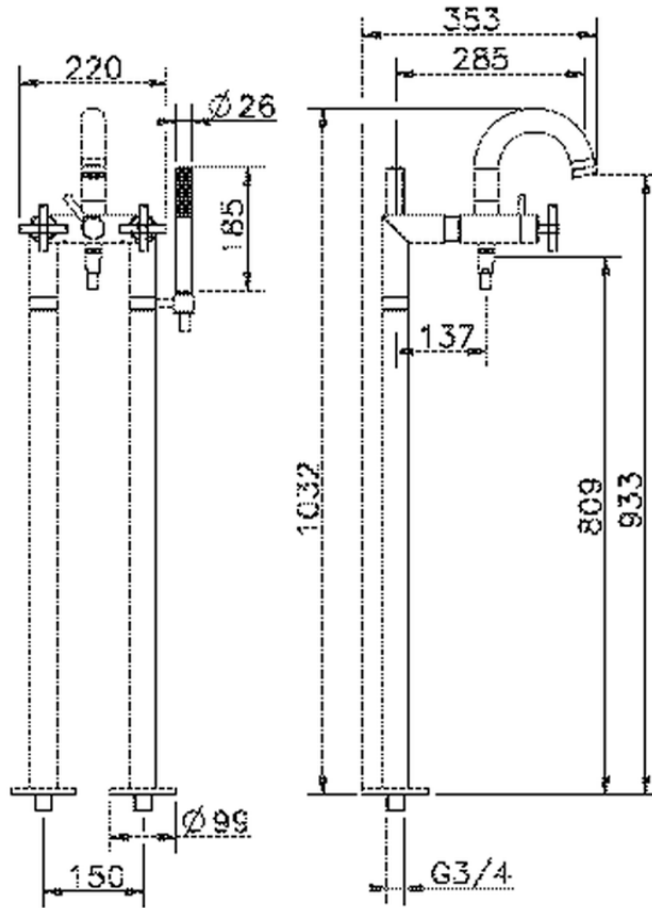

Floor mounted bath mixer SUITE_SU004200

SU004200

<https://en.huberitalia.com/floor-mounted-bath-mixer-suite-su004200>

2025-01-05