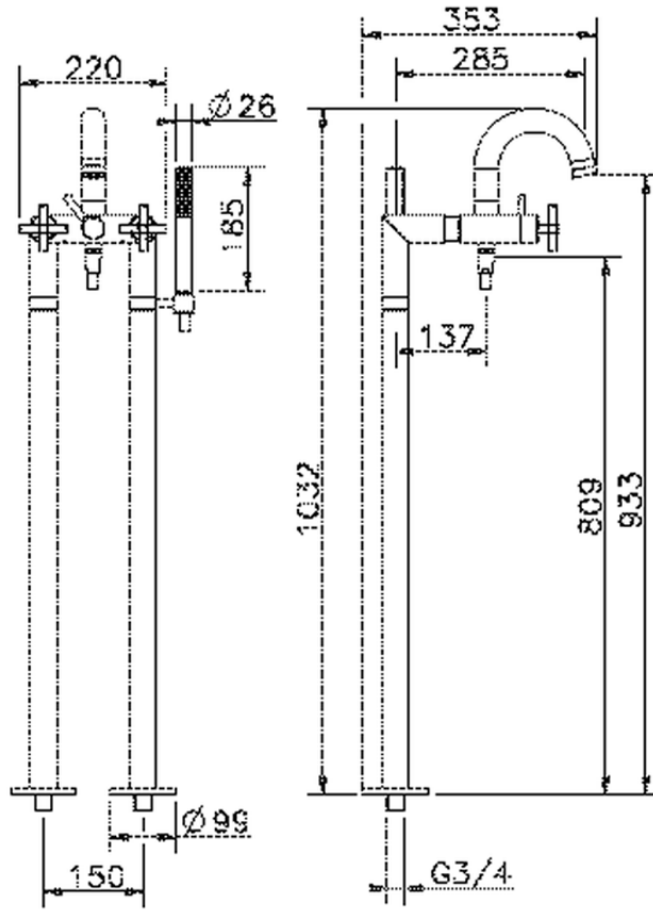

Floor mounted bath mixer SUITE_SU004200

SU004200

<https://en.huberitalia.com/floor-mounted-bath-mixer-suite-su004200>

2025-01-02