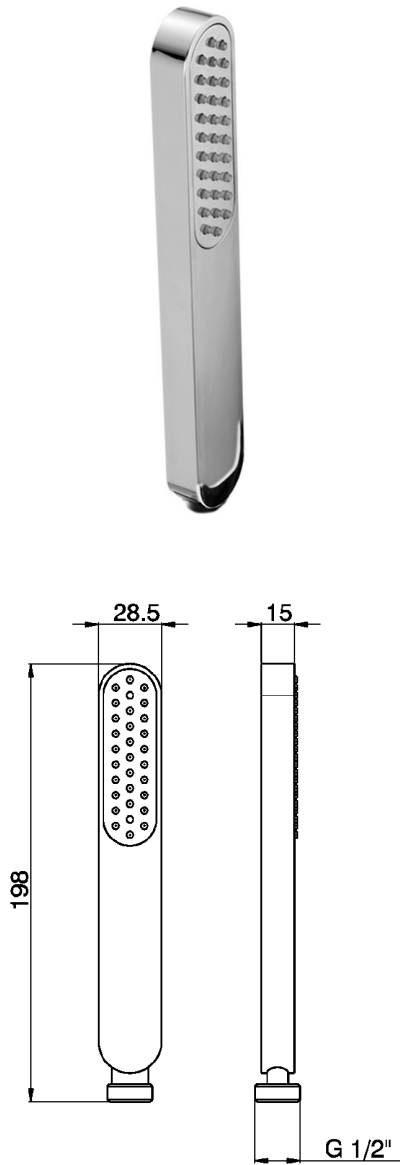

ABS Levity handshower SHOWER_SS014250

MODEL **SS014250**

Handshower, ABS one spray

AVAILABLE FINISHINGS

-  **21** 21 Chrome
-  **2B** 2B Polished Nickel
-  **2F** 2F Brushed Nickel
-  **40** 40 Matt Black
-  **4Q** 4Q Matt White