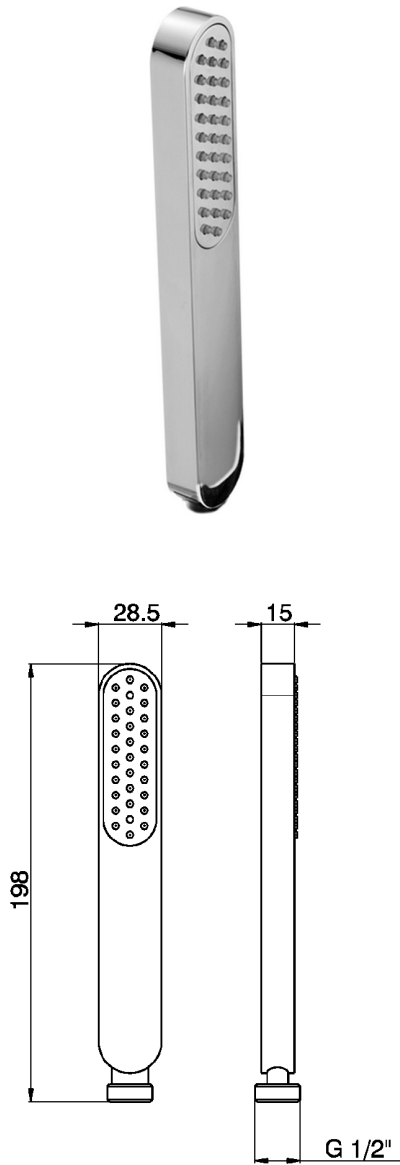

ABS Levity handshower SHOWER_SS014250

MODEL **SS014250**

Handshower, ABS one spray

AVAILABLE FINISHINGS

- **21** 21 Chrome
- **2B** 2B Polished Nickel
- **2F** 2F Brushed Nickel
- **40** 40 Matt Black
- **4Q** 4Q Matt White

CHARACTERISTICS

2024-12-04