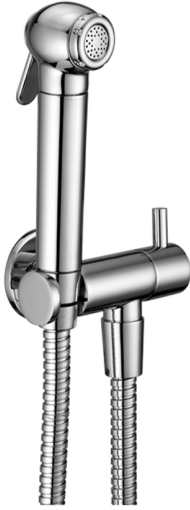

## Bidet handshower set COMMUNITY\_SF007900

MODEL **SF007900**

Bidet handshower set, wall mounted bracket with 1/2" stopvalve, Bidet handshower, 120 cm Brass flexible hose

### AVAILABLE FINISHINGS

-  **21** 21 Chrome
-  **24** 24 Gold

### CHARACTERISTICS

**Bidet handshower**

2024-11-21