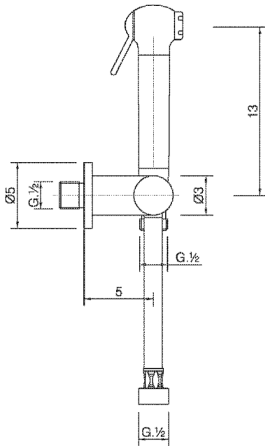

CHARACTERISTICS

Bidet handshower