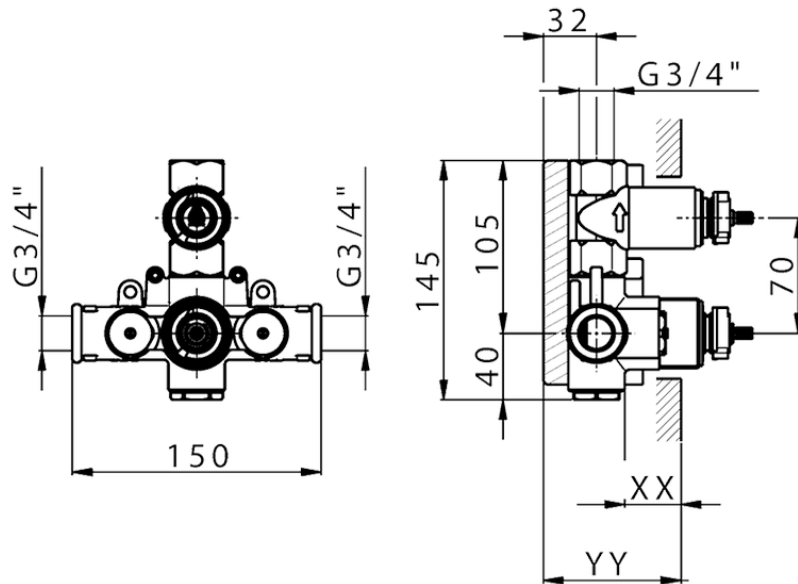

**1-outlet Concealed thermostatic shower valve CONCEALED\_ZB007361**

Piastra/Plate/Plaque/Platte/Placa  
 2-3mm: XX 25-40 YY 76-91  
 10 mm: XX 16-31 YY 65-80

ZB007361

<https://en.huberitalia.com/1-outlet-concealed-thermostatic-shower-valve-concealed-zb007361>