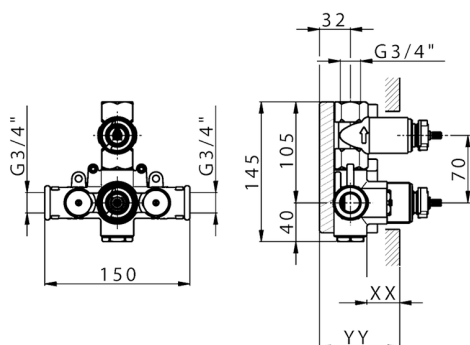

1-outlet Concealed thermostatic shower valve CONCEALED_ZB007361

MODEL **ZB007361**

1-outlet Concealed thermostatic shower valve, stopvalve with 3/4" outlet, without trim kit

AVAILABLE FINISHINGS

CHARACTERISTICS

Installation	Concealed
Cartridge Spare Parts	23.51A.HF
HF Thermostatic Valve	
Concealed	1

Piastra/Plate/Plaque/Platte/Placa

2-3mm: XX 25-40 YY 76-91

10 mm: XX 16-31 YY 65-80

Thermostatic

The Huber thermostatic is your personal water manager, helping you to handle, control and save water and energy.

1-outlet Concealed thermostatic shower valve CONCEALED_ZB007361

ZB007361

<https://en.huberitalia.com/1-outlet-concealed-thermostatic-shower-valve-concealed-zb007361>

2024-12-22