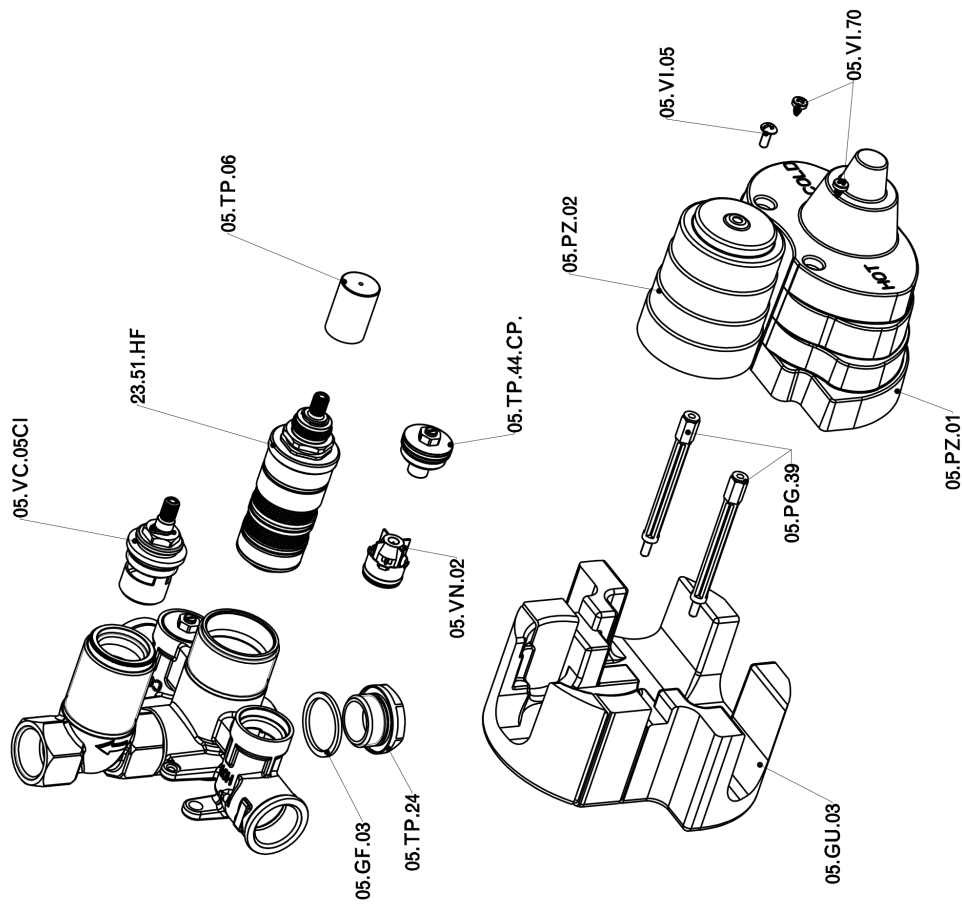

1-outlet Concealed thermostatic shower valve CONCEALED_ZB007361

MODEL **ZB007361**

1-outlet Concealed thermostatic shower valve, stopvalve with 3/4" outlet, without trim kit

AVAILABLE FINISHINGS

CHARACTERISTICS

Installation	Concealed
Cartridge Spare Parts	23.51A.HF
HF Thermostatic Valve	
Concealed	1

Piastra/Plate/Plaque/Platte/Placa

2-3mm: XX 25-40 YY 76-91

10 mm: XX 16-31 YY 65-80

Thermostatic

The Huber thermostatic is your personal water manager, helping you to handle, control and save water and energy.

1-outlet Concealed thermostatic shower valve CONCEALED_ZB007361

ZB007361

<https://en.huberitalia.com/1-outlet-concealed-thermostatic-shower-valve-concealed-zb007361>

2024-12-22