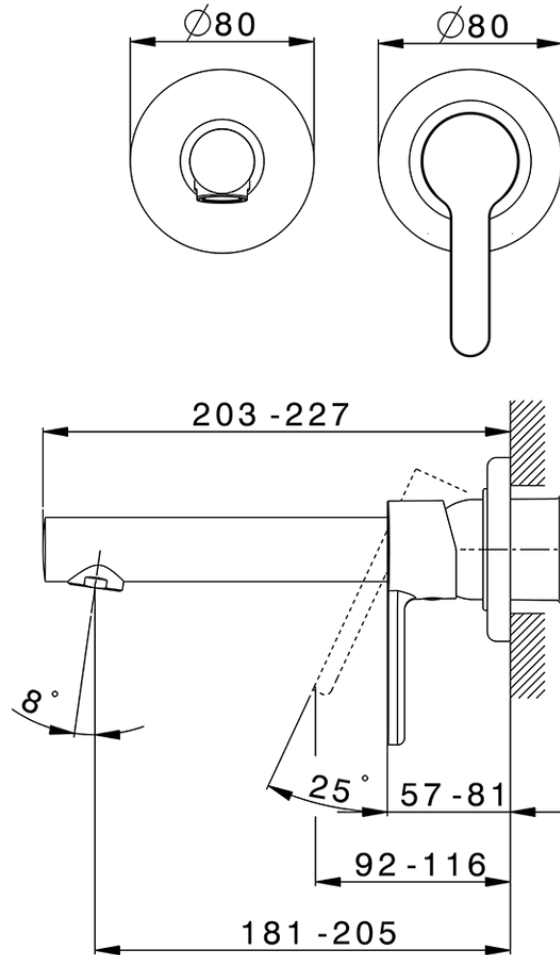

Exposed part for single lever washbasin valve H2_H2005511

H2005511

<https://en.huberitalia.com/exposed-part-for-single-lever-washbasin-valve-h2-h2005511>

Piastra/Plate/Plaque/Platte/Placa

2-3mm: XX 56-76

10mm: XX 48-68