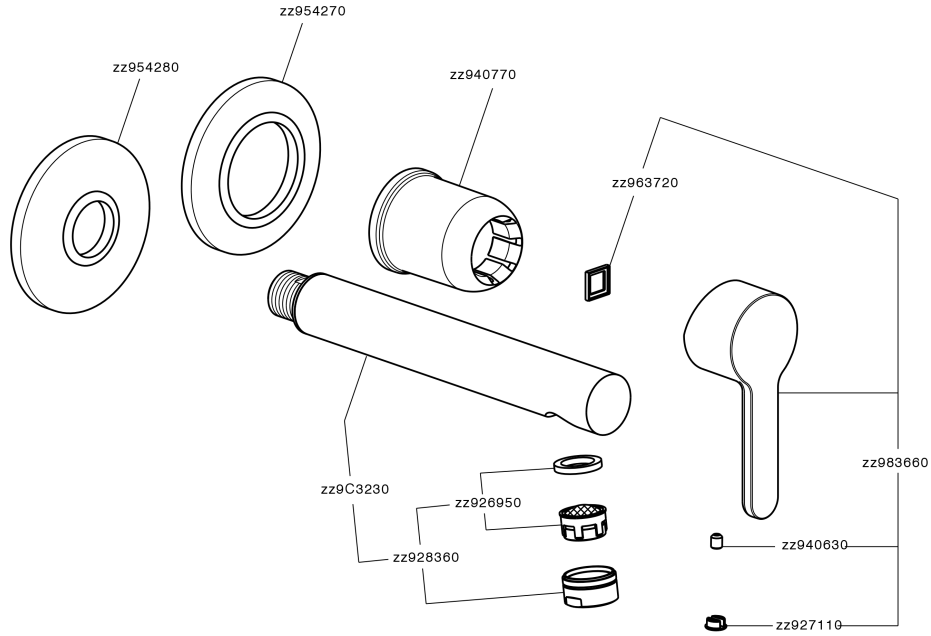

## Exposed part for single lever washbasin valve H2\_H2005511

H2005511

<https://en.huberitalia.com/exposed-part-for-single-lever-washbasin-valve-h2-h2005511>

Concealed single lever washbasin mixer Easy-Box CONCEALED\_ZB002450

ZB002450

<https://en.huberitalia.com/concealed-single-lever-washbasin-mixer-easy-box-concealed-zb002450>

2025-01-15