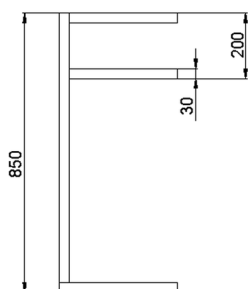

Standing set BATHROOM ACCESSORIES_SQ090910

MODEL **SQ090910**

Standing set, 2 towel holders

AVAILABLE FINISHINGS

- **21** 21 Chrome
- **2B** 2B Polished Nickel
- **2F** 2F Brushed Nickel
- **2Q** 2Q Black Titanium
- **40** 40 Matt Black
- **4Q** 4Q Matt White

CHARACTERISTICS

2024-12-04