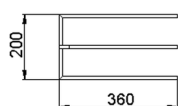

Standing set BATHROOM ACCESSORIES_SQ090910

MODEL **SQ090910**

Standing set, 2 towel holders

AVAILABLE FINISHINGS

- **21** 21 Chrome
- **2B** 2B Polished Nickel
- **2F** 2F Brushed Nickel
- **2Q** 2Q Black Titanium
- **40** 40 Matt Black
- **4Q** 4Q Matt White

CHARACTERISTICS

2024-12-04