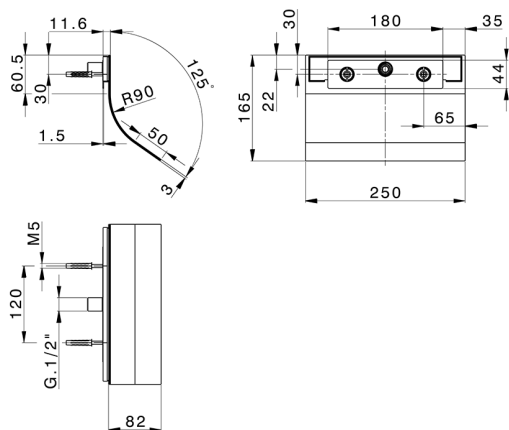

Wall-mounted round waterfall ZEN_ZS129030

MODEL **ZS129030**

Wall-mounted round waterfall, with water outlet, Stainless Steel AISI 304

AVAILABLE FINISHINGS

- **D1** D1 Brushed Inox
- **40** 40 Matt Black
- **4Q** 4Q Matt White
- **D2** D2 Polished Inox

CHARACTERISTICS

2026-04-10