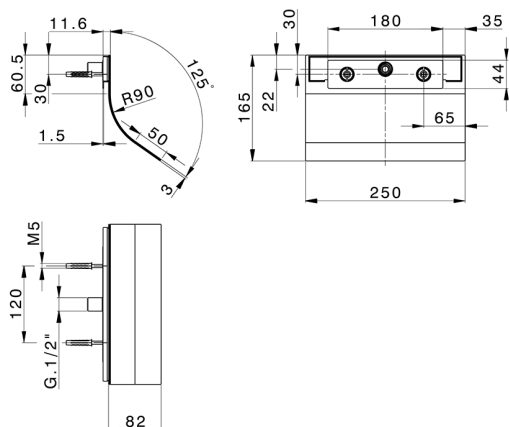

Wall-mounted round waterfall ZEN_ZS129030

MODEL **ZS129030**

Wall-mounted round waterfall, with water outlet, Stainless Steel AISI 304

AVAILABLE FINISHINGS

- **D1** D1 Brushed Inox
- **40** 40 Matt Black
- **4Q** 4Q Matt White
- **D2** D2 Polished Inox

CHARACTERISTICS

2026-05-15